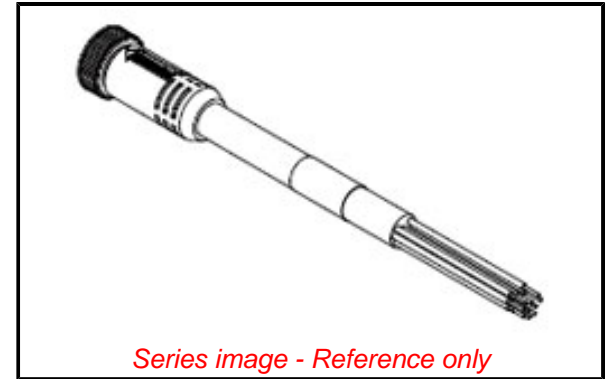

PLEASE CHECK WWW.MOLEX.COM FOR LATEST PART INFORMATION

Part Number: [1300080115](#)
Status: **Active**
Overview: [Brad Mini-Change Connectors](#)
Description: Mini-Change C-Size Single-Ended Cordset, 10 Poles, Male (Straight) to Pigtail, 16 AWG, PVC Cable, 0.91m (3.0') Length

Documents:

[Drawing (PDF)](#) [RoHS Certificate of Compliance (PDF)](#)

Agency Certification

CSA LR6837
UL E152210

General

Product Family Industrial Cordsets
Series [130008](#)
Connector End A Mini-Change
Connector End B Pigtail
IP Rating IP67
Material - Contact Brass
Overview [Brad Mini-Change Connectors](#)
Product Name Mini-Change
Protocol DeviceNet
Region America
Type Single Ended
UPC 78678844097

Physical

Cable Diameter 16.76mm (.660")
Cable Length 0.91m (3.0')
Color - Cable Jacket Yellow
Coupling Style Threaded
Gender Male-Pigtail
Keyway Single
LED Indicator No
Material - Cable Jacket PVC
Material - Connector Body PVC
Material - Coupling Nut Black Epoxy Coated Zinc
Material - Plating Mating Gold
Orientation Straight to Pigtail
Poles 10
Temperature Range - Operating -20° to +105°C
Wire Size AWG 16
Wire/Cable Type ST00W

Electrical

Current - Maximum per Contact 7.0A
Voltage - Maximum 600V

Material Info

Engineering Number 301002A01F030

Reference - Drawing Numbers

Sales Drawing SD-130008-011-001

Series image - Reference only

EU ELV

Not Reviewed

EU RoHS

Not Reviewed

REACH SVHC

Not Reviewed

Halogen-Free

Status

Not Reviewed

For more information, please visit [Contact US](#)

China ROHS

Not Reviewed

ELV

Not Reviewed

RoHS Phthalates

Not Reviewed

Search Parts in this Series

[130008](#) Series