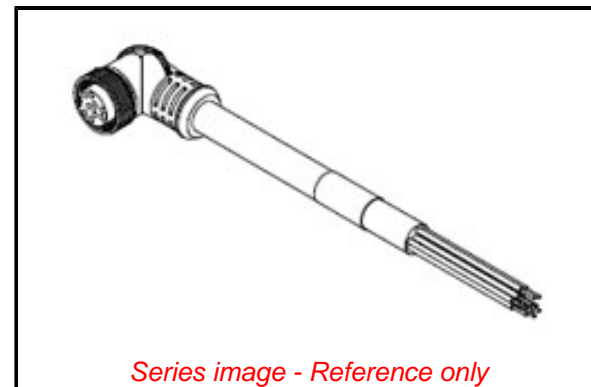

PLEASE CHECK WWW.MOLEX.COM FOR LATEST PART INFORMATION

Part Number: [1300080282](#)
Status: **Active**
Overview: Brad Mini-Change Connectors
Description: Mini-Change C-Size Single-Ended Cordset, 12 Poles, Female (90°) to Pigtail, 18 & 22 AWG, PVC Cable, 10.0m (32.81') Length

Documents:

[Drawing (PDF)](#) [RoHS Certificate of Compliance (PDF)](#)

Agency Certification

CSA LR6837

General

Product Family Industrial Cordsets
Series [130008](#)
Connector End A Mini-Change
Connector End B Pigtail
IP Rating IP67
Material - Contact Brass
Overview [Brad Mini-Change Connectors](#)
Product Name Mini-Change
Protocol DeviceNet
Region America
Type Single Ended
UPC 78678844527

Physical

Cable Diameter 8.00mm (.315")
Cable Length 10.0m (32.81")
Color - Cable Jacket Yellow
Coupling Style Threaded
Gender Female-Pigtail
Keyway Single
LED Indicator No
Material - Cable Jacket PVC
Material - Connector Body PVC
Material - Coupling Nut Black Epoxy Coated Zinc
Material - Plating Mating Gold
Orientation 90° to Pigtail
Poles 12
Temperature Range - Operating -20°C to +105°C
Wire Size AWG 18, 22
Wire/Cable Type AWM 2661

Electrical

Current - Maximum per Contact 2.5A
Voltage - Maximum 300V AC/DC

Material Info

Engineering Number 302101A04M100

Reference - Drawing Numbers

Sales Drawing SD-130008-018

Series image - Reference only

EU ELV

Not Reviewed

EU RoHS

Not Reviewed

REACH SVHC

Not Reviewed

Halogen-Free

Status

Not Reviewed

For more information, please visit [Contact US](#)

China ROHS

Not Reviewed

ELV

Not Reviewed

RoHS Phthalates

Not Reviewed

Search Parts in this Series

[130008 Series](#)