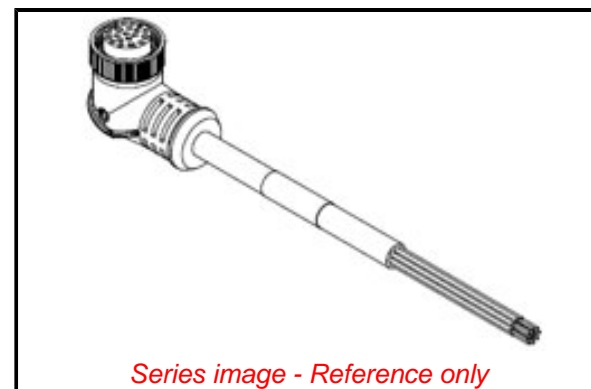

PLEASE CHECK WWW.MOLEX.COM FOR LATEST PART INFORMATION

Part Number: [1300080315](#)
Status: **Active**
Overview: [Brad Mini-Change Connectors](#)
Description: Mini-Change C-Size Single-Ended Cordset, 19 Poles, Female (90°) to Pigtail, 18 and 22 AWG, PUR Cable, 5.0m (16.40') Length

Documents:

[Drawing (PDF)](#) [RoHS Certificate of Compliance (PDF)](#)

General

Product Family	Industrial Cordsets
Series	130008
Connector End A	Mini-Change
Connector End B	Pigtail
IP Rating	IP67
Material - Contact	Copper Alloy
Overview	Brad Mini-Change Connectors
Product Name	Mini-Change
Protocol	DeviceNet
Region	Europe
Type	Single Ended
UPC	78678845393

Physical

Cable Diameter	11.43mm (.450")
Cable Length	5.0m (16.40')
Color - Cable Jacket	Black
Coupling Style	Threaded
Gender	Female-Pigtail
Keyway	Single
LED Indicator	No
Material - Cable Jacket	PUR
Material - Connector Body	PVC
Material - Coupling Nut	Black Epoxy Coated Zinc
Material - Plating Mating	Gold
Net Weight	992.912/g
Orientation	90° to Pigtail
Poles	19
Temperature Range - Operating	-20° to +80°C
Wire Size AWG	18, 22
Wire/Cable Type	N/A

Electrical

Current - Maximum per Contact	2.0A, 3.0A
Voltage - Maximum	300V AC/DC

Material Info

Engineering Number	303001P80M050

Reference - Drawing Numbers

Sales Drawing	SD-130008-009-001

EU ELV

Not Relevant

EU RoHS

Compliant with Exemption 6(c)

REACH SVHC

Contained Per -
D(2020)9139-DC (19
Jan 2021)

Lead

Halogen-Free

Status

Not Low-Halogen

For more information, please visit [Contact US](#)

China ROHS

50 Image

ELV

Not Relevant

RoHS Phthalates

Not Contained

Search Parts in this Series

[130008 Series](#)