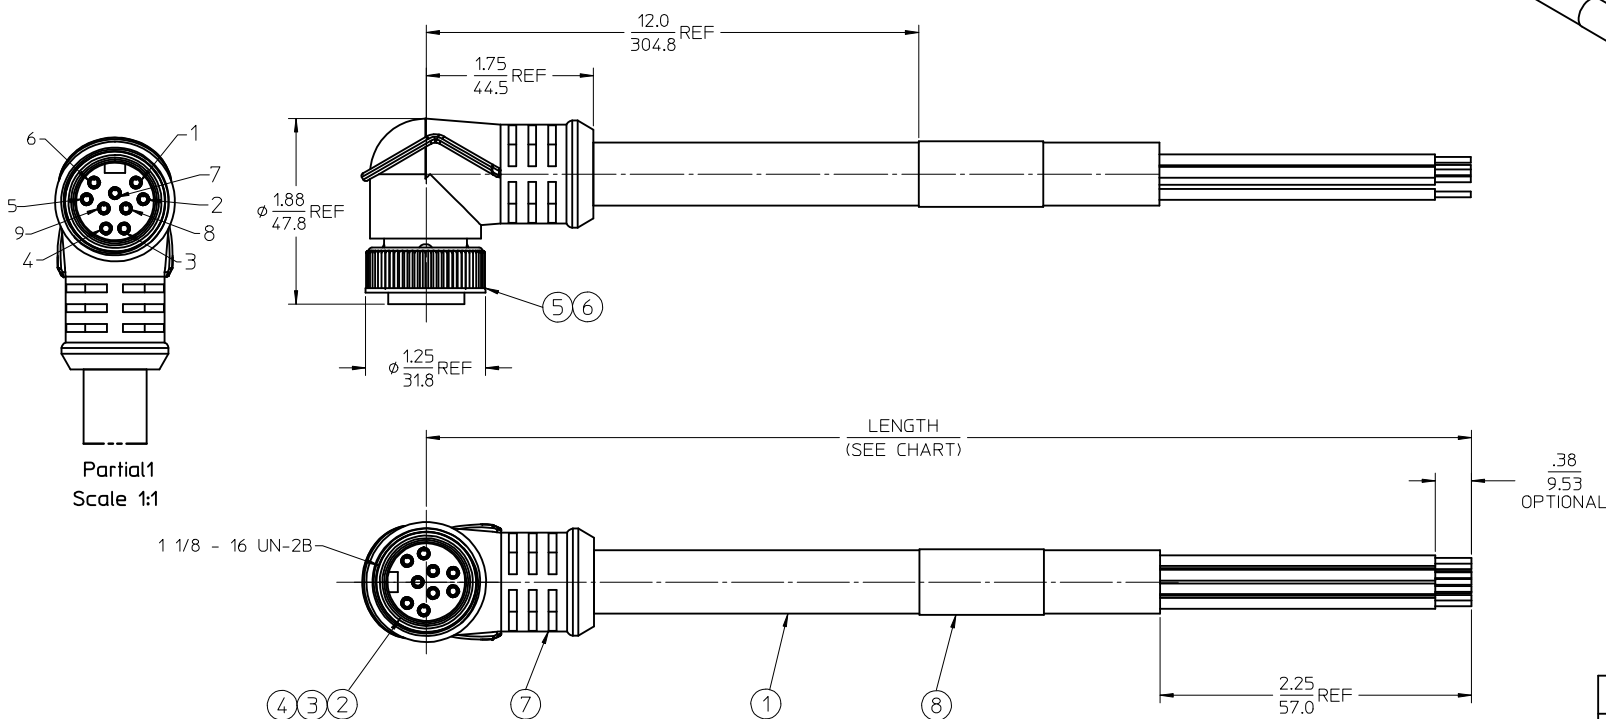

PART NUMBER	ENGINEERING NO.	LENGTH
1300080350	309001A01F030	3'-0" +2.19 - 0 [.9M +55.6 - 0]
1300080351	309001A01F060	6'-0" +3.50 - 0 [1.8M +88.9 - 0]
1300080353	309001A01F120	12'-0" +6.50 - 0 [3.7M +165.1 - 0]
1300080355	309001A01F200	20'-0" +6.50 - 0 [6.1M +165.1 - 0]

- NOTES:
1. MATERIAL: SEE TABLE
 2. FINISHES: SEE TABLE
 3. CABLE ASSEMBLIES ARE BAGGED SEPERATELY IN POLY BAGS WITH BARCODE LABEL ATTACHED TO OUTSIDE OF BAG
 4. WRAP LABEL IS MARKED WITH P/N, DATE CODE VOLTAGE & AMPERAGE
 5. MATES WITH: MINI CHANGE, C-SIZE 9 POLE RECEPTACLE
 6. ELECTRICAL SPECIFICATIONS:
VOLTAGE RATING: 600V
CURRENT RATING: 7 AMPS
 7. ASSEMBLY IS RoHS COMPLIANT

P1

1	ORANGE
2	BLUE
3	RED/BLACK TRACE
4	GREEN BLACK TRACE
5	WHITE
6	RED
7	GREEN GND
8	WHITE/BLACK TRACE
9	BLACK

WIRING DIAGRAM

ITEM	QTY.	DESCRIPTION	MATERIAL	FINISH
8	1	LABEL	PLASTIC FILM	BLACK/YELLOW
7	1	OVERMOLD	PVC	YELLOW
6	1	COUPLING NUT	ZINC DIE CAST	BLACK
5	1	FRICITION RING	NYLON	NATURAL
4	9	SOCKET CONTACT	BRASS	GOLD PLATED
3	9	SOCKET SLEEVE, 16 AWG	STAINLESS	
2	1	INSERT, FEMALE, 9 POLE	PVC	YELLOW
1	1	CABLE - YELLOW ST00W	PVC JACKET	YELLOW
			MATERIAL	FINISH

ANGULAR ±1/2°

DRAFT WHERE APPLICABLE
MUST REMAIN
WITHIN DIMENSIONS

DIMENSION STYLE
IN/MM

SCALE
1:1

DESIGN UNITS
INCH

THIRD ANGLE PROJECTION

TITLE
MC 9 POLE, FEMALE
C-SIZE SINGLE ENDED
R/A

MOLEX INCORPORATED