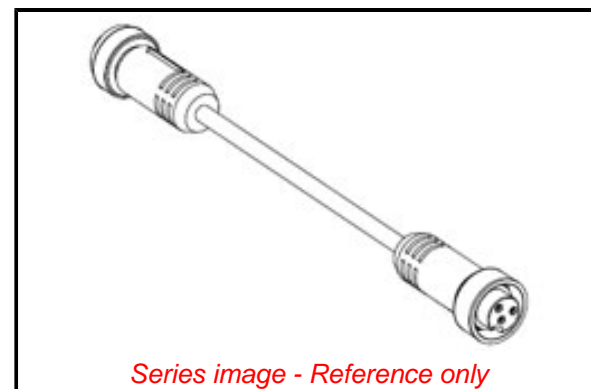

PLEASE CHECK WWW.MOLEX.COM FOR LATEST PART INFORMATION

Part Number: [1300100233](#)
Status: **Active**
Overview: [Brad Mini-Change Connectors](#)
Description: Mini-Change A-Size Double-Ended Cordset, 3 Poles, Male (Straight) to Female (Straight), 16 AWG, PVC Cable, 4.60m (15.09') Length

Documents:

[Drawing \(PDF\)](#) [RoHS Certificate of Compliance \(PDF\)](#)

Agency Certification

CSA LR6837
 UL E152210

General

Product Family Industrial Cordsets
 Series [130010](#)
 Connector End A Mini-Change
 Connector End B Mini-Change
 IP Rating IP67
 Material - Contact Copper Alloy
 Overview [Brad Mini-Change Connectors](#)
 Product Name Mini-Change
 Protocol N/A
 Region America
 Type Double Ended
 UPC 78678843778

Physical

Cable Diameter 10.41mm (.410")
 Cable Length 4.60m (15.09')
 Color - Cable Jacket Yellow
 Coupling Style Threaded
 Gender Female-Male
 Keyway Single
 LED Indicator No
 Material - Cable Jacket PVC
 Material - Connector Body PVC
 Material - Coupling Nut Black Epoxy Coated Zinc
 Material - Plating Mating Gold
 Orientation Straight to Straight
 Poles 3
 Temperature Range - Operating -20° to +105°C
 Wire Size AWG 16
 Wire/Cable Type ST00W

Electrical

Current - Maximum per Contact 13.0A
 Voltage - Maximum 600V

Material Info

Engineering Number 113020A01F150

Reference - Drawing Numbers

Sales Drawing SD-130010-002-001

EU ELV

Not Relevant