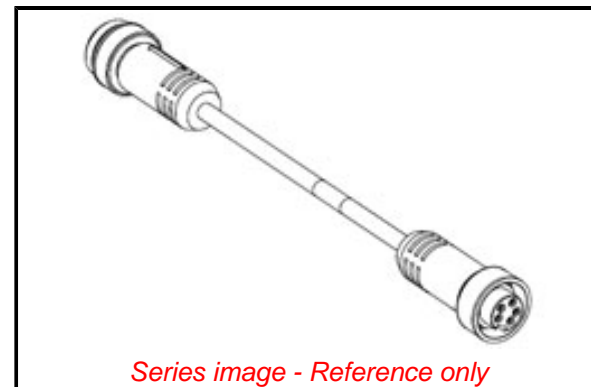

PLEASE CHECK WWW.MOLEX.COM FOR LATEST PART INFORMATION

Part Number: [1300100493](#)
Status: **Active**
Overview: [Brad Mini-Change Connectors](#)
Description: Mini-Change A-Size Double-Ended Cordset, 3 Poles, Male (Straight) to Female (Straight), 16 AWG, TPE Cable, 8.0m (26.25') Length

Documents:

[Drawing (PDF)](#) [RoHS Certificate of Compliance (PDF)](#)

Agency Certification

UL E152210

General

Product Family Industrial Cordsets
Series [130010](#)
Connector End A Mini-Change
Connector End B Mini-Change
IP Rating IP67
Material - Contact Copper Alloy
Overview [Brad Mini-Change Connectors](#)
Product Name Mini-Change
Protocol DeviceNet
Region America
Type Double Ended
UPC 78678884067

Physical

Cable Diameter 10.41mm (.410")
Cable Length 8.0m (26.25')
Color - Cable Jacket Yellow
Coupling Style Threaded
Gender Female-Male
Keyway Single
LED Indicator No
Material - Cable Jacket TPE
Material - Connector Body TPE
Material - Coupling Nut Black Epoxy Coated Zinc
Material - Plating Mating Gold
Net Weight 1212.800/g
Orientation Straight to Straight
Poles 3
Temperature Range - Operating -20°C to +105°C
Wire Size AWG 16
Wire/Cable Type TC-ER

Electrical

Current - Maximum per Contact 13.0A
Voltage - Maximum 600V

Material Info

Engineering Number 113030K13M080

Reference - Drawing Numbers

Sales Drawing SD-130010-001-001

EU ELV

Not Relevant

EU RoHS

Compliant with Exemption 6(c)

REACH SVHC

Contained Per - D(2020)9139-DC (19 Jan 2021)

Lead

Halogen-Free

Status

Not Low-Halogen

For more information, please visit [Contact US](#)

China ROHS

ELV

RoHS Phthalates

China RoHS

50 Image

Not Relevant

Not Contained

Search Parts in this Series

[130010 Series](#)