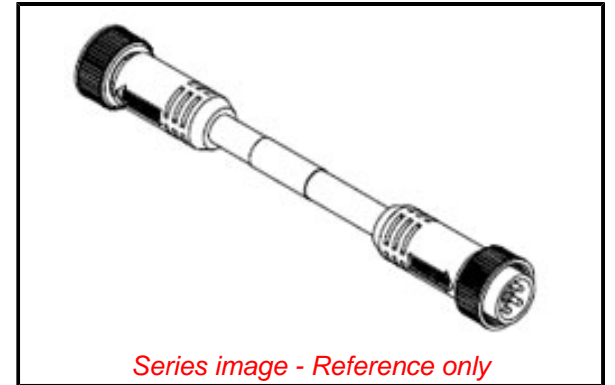

PLEASE CHECK WWW.MOLEX.COM FOR LATEST PART INFORMATION

Part Number: [1300100533](#)
Status: **Active**
Overview: [Brad Mini-Change Connectors](#)
Description: Mini-Change A-Size Double-Ended Cordset, 4 Poles, Male (Straight) to Female (Straight), 16 AWG, PVC Cable, 3.66m (12.0') Length

Documents:

[Drawing (PDF)](#) [RoHS Certificate of Compliance (PDF)](#)

Agency Certification

CSA LR6837
UL E152210

General

Product Family Industrial Cordsets
Series [130010](#)
Connector End A Mini-Change
Connector End B Mini-Change
IP Rating IP67
Material - Contact Brass
Overview [Brad Mini-Change Connectors](#)
Product Name Mini-Change
Region America
Type Double Ended
UPC 78678843810

Physical

Cable Diameter 10.67mm (.420")
Cable Length 3.66m (12.0')
Color - Cable Jacket Yellow
Coupling Style Threaded
Gender Female-Male
Keyway Single
LED Indicator No
Material - Cable Jacket PVC
Material - Connector Body TPE
Material - Coupling Nut Black Epoxy Coated Zinc
Material - Plating Mating Gold
Net Weight 322.000/g
Orientation Straight to Straight
Poles 4
Temperature Range - Operating -20°C to +105°C
Wire Size AWG 16
Wire/Cable Type STOOW

Electrical

Current - Maximum per Contact 10.0A
Voltage - Maximum 600V

Material Info

Engineering Number 114020A01F120

Reference - Drawing Numbers

Sales Drawing SD-130010-005-001

EU ELV

Not Relevant

EU RoHS

Compliant with Exemption 6(c)

REACH SVHC

Contained Per -
D(2021)4569-DC (8
July 2021)
Lead

Halogen-Free

Status

Not Low-Halogen

For more information, please visit [Contact US](#)

China ROHS

ELV

RoHS Phthalates

China RoHS

50 Image

Not Relevant

Not Contained

Search Parts in this Series

[130010 Series](#)