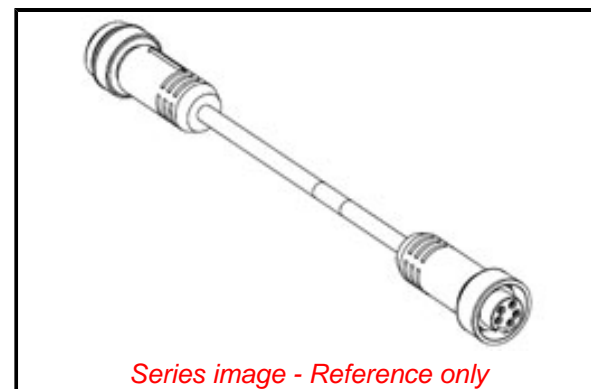

PLEASE CHECK WWW.MOLEX.COM FOR LATEST PART INFORMATION

Part Number: [1300100871](#)
Status: **Active**
Overview: [Brad Mini-Change Connectors](#)
Description: Mini-Change A-Size Double-Ended Cordset, 4 Poles, Male (Straight) to Female (Straight), 16 AWG, TPE Cable, 8.0m (26.25') Length

Documents:

[Drawing (PDF)](#) [RoHS Certificate of Compliance (PDF)](#)

Agency Certification

UL E152210

General

Product Family Industrial Cordsets
Series [130010](#)
Connector End A Mini-Change
Connector End B Mini-Change
IP Rating IP67
Material - Contact Copper Alloy
Overview [Brad Mini-Change Connectors](#)
Product Name Mini-Change
Region America
Type Double Ended
UPC 78678883784

Physical

Cable Diameter 10.67mm (.420")
Cable Length 8.0m (26.25')
Color - Cable Jacket Yellow
Coupling Style Threaded
Gender Female-Male
Keyway Single
LED Indicator No
Material - Cable Jacket TPE
Material - Connector Body TPE
Material - Coupling Nut Black Epoxy Coated Zinc
Material - Plating Mating Gold
Net Weight 1448.003/g
Orientation Straight to Straight
Poles 4
Temperature Range - Operating -20°C to +105°C
Wire Size AWG 16
Wire/Cable Type TC-ER

Electrical

Current - Maximum per Contact 10.0A
Voltage - Maximum 600V

Material Info

Engineering Number 114030K12M080

Reference - Drawing Numbers

Sales Drawing SD-130010-016-001

Series image - Reference only

EU ELV

Not Relevant

EU RoHS

Compliant with Exemption 6(c)

REACH SVHC

Contained Per - D(2020)9139-DC (19 Jan 2021)

Lead

Halogen-Free

Status

Not Low-Halogen

For more information, please visit [Contact US](#)

China ROHS

50 Image

ELV

Not Relevant

RoHS Phthalates

Not Contained

Search Parts in this Series

[130010 Series](#)