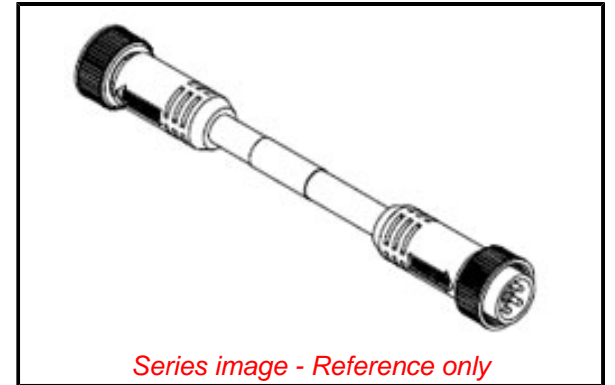

PLEASE CHECK WWW.MOLEX.COM FOR LATEST PART INFORMATION

Part Number: [1300101013](#)
Status: **Active**
Overview: [Brad Mini-Change Connectors](#)
Description: Mini-Change A-Size Double-Ended Cordset, 5 Poles, Male (Straight) to Female (Straight), 16 AWG, Yellow PVC Cable, 3.66m (12.0') Length

Documents:

[Drawing (PDF)](#) [RoHS Certificate of Compliance (PDF)](#)

Agency Certification

CSA LR6837
UL E152210

General

Product Family Industrial Cordsets
Series [130010](#)
Connector End A Mini-Change
Connector End B Mini-Change
IP Rating IP67
Material - Contact Brass
Overview [Brad Mini-Change Connectors](#)
Product Name Mini-Change
Protocol DeviceNet
Region America
Type Double Ended
UPC 78172553227

Physical

Cable Diameter 12.70mm (.500")
Cable Length 3.66m (12.0')
Color - Cable Jacket Yellow
Coupling Style Threaded
Gender Female-Male
Keyway Single
LED Indicator No
Material - Cable Jacket PVC
Material - Connector Body TPE
Material - Coupling Nut Black Epoxy Coated Zinc
Material - Plating Mating Gold
Orientation Straight to Straight
Poles 5
Temperature Range - Operating -20° to +105°C
Wire Size AWG 16
Wire/Cable Type ST00W

Electrical

Current - Maximum per Contact 8.0A
Voltage - Maximum 600V

Material Info

Engineering Number 115020A01F120

Reference - Drawing Numbers

Sales Drawing SD-130010-006-001

Series image - Reference only

EU ELV

Not Relevant

EU RoHS

Not Reviewed

REACH SVHC

Not Reviewed

Halogen-Free

Status

Not Reviewed

For more information, please visit [Contact US](#)

China ROHS

Not Reviewed

ELV

Not Relevant

RoHS Phthalates

Not Reviewed

Search Parts in this Series

[130010 Series](#)