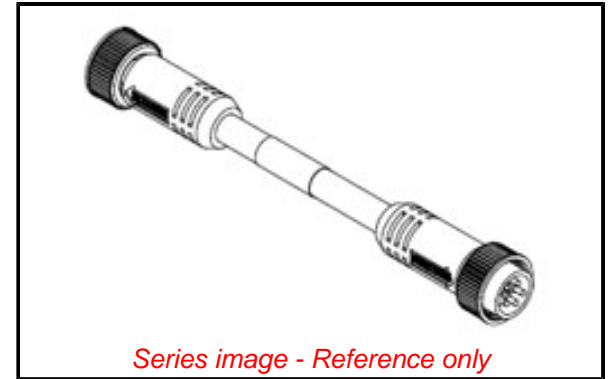

PLEASE CHECK WWW.MOLEX.COM FOR LATEST PART INFORMATION

Part Number: [1300101115](#)
Status: **Active**
Overview: [Brad Mini-Change Connectors](#)
Description: Mini-Change A-Size Double-Ended Cordset, 5 Poles, Male (Straight) Male to Female (Straight), 16 AWG, Rubber Cable, 3.66m (12.0') Length

Physical

Cable Diameter 13.20mm (.520")
 Cable Length 3.66m (12.0')
 Color - Cable Jacket Yellow
 Coupling Style Threaded
 Gender Female-Male
 Keyway Single
 LED Indicator No
 Material - Cable Jacket Rubber
 Material - Connector Body PVC
 Material - Coupling Nut Black Epoxy Coated Zinc
 Material - Plating Mating Gold
 Net Weight 248.000/g
 Orientation Straight to Straight
 Poles 5
 Temperature Range - Operating -20°C to +90°C
 Wire Size AWG 16
 Wire/Cable Type SOO

Electrical

Current - Maximum per Contact 8.0A
 Voltage - Maximum 600V

Material Info

Engineering Number 115020C01F120

Reference - Drawing Numbers

Sales Drawing SD-130010-011

Series image - Reference only

EU ELV