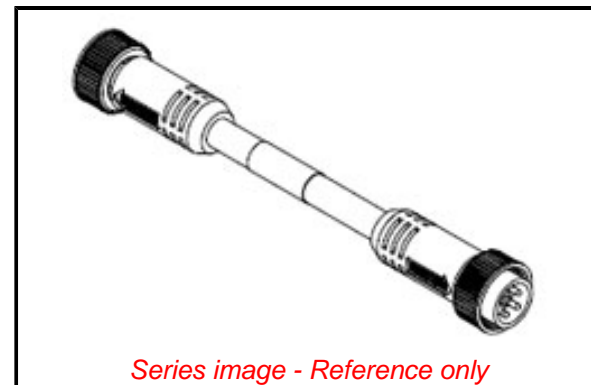

PLEASE CHECK WWW.MOLEX.COM FOR LATEST PART INFORMATION

Part Number: [1300101312](#)
Status: **Active**
Overview: [Brad Mini-Change Connectors](#)
Description: Mini-Change A-Size Double-Ended Cordset, 6 Poles, Male (Straight) to Female (Straight), 16 AWG, PVC Cable, 0.91m (3.0') Length

Documents:

[Drawing (PDF)](#) [RoHS Certificate of Compliance (PDF)](#)

Agency Certification

CSA LR6837
UL E152210

General

Product Family Industrial Cordsets
Series [130010](#)
Connector End A Mini-Change
Connector End B Mini-Change
IP Rating IP67
Material - Contact Brass
Overview [Brad Mini-Change Connectors](#)
Product Name Mini-Change
Protocol DeviceNet
Region America
Type Double Ended
UPC 78678843862

Physical

Cable Diameter 13.72mm (.540")
Cable Length 0.91m (3.0')
Color - Cable Jacket Yellow
Coupling Style Threaded
Gender Female-Male
Keyway Single
LED Indicator No
Material - Cable Jacket PVC
Material - Connector Body PVC
Material - Coupling Nut Black Epoxy Coated Zinc
Material - Plating Mating Gold
Orientation Straight to Straight
Poles 6
Temperature Range - Operating -20°C to +105°C
Wire Size AWG 16
Wire/Cable Type ST00W

Electrical

Current - Maximum per Contact 8.0A
Voltage - Maximum 600V

Material Info

Engineering Number 116020A01F030

Reference - Drawing Numbers

Sales Drawing SD-130010-007-001

Series image - Reference only

EU ELV

Not Relevant

EU RoHS

Not Reviewed

REACH SVHC

Not Reviewed

Halogen-Free

Status

Not Reviewed

For more information, please visit [Contact US](#)

China ROHS

Not Reviewed

ELV

Not Relevant

RoHS Phthalates

Not Reviewed

Search Parts in this Series

[130010 Series](#)