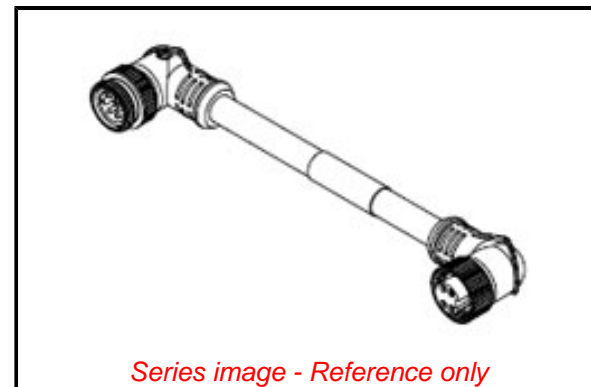

PLEASE CHECK WWW.MOLEX.COM FOR LATEST PART INFORMATION

Part Number: [1300101752](#)
Status: **Active**
Overview: [Brad Mini-Change Connectors](#)
Description: Mini-Change A-Size Double-Ended Cordset, 5 Poles, Male (90°) to Female (90°), 16 AWG, TPE Cable, 4.0m (13.12') Length

Documents:

[Drawing (PDF)](#) [RoHS Certificate of Compliance (PDF)](#)

Agency Certification

CSA LR6837
UL E152210

General

Product Family Industrial Cordsets
Series [130010](#)
Connector End A Mini-Change
Connector End B Mini-Change
IP Rating IP67
Material - Contact Copper Alloy
Overview [Brad Mini-Change Connectors](#)
Product Name Mini-Change
Protocol DeviceNet
Region America
Type Double Ended
UPC 78172505080

Physical

Cable Diameter 12.70mm (.500")
Cable Length 4.0m (13.12')
Color - Cable Jacket Yellow
Coupling Style Threaded
Gender Female-Male
Keyway Single
LED Indicator No
Material - Cable Jacket TPE
Material - Connector Body PVC
Material - Coupling Nut Black Epoxy Coated Zinc
Material - Plating Mating Gold
Orientation 90° to 90°
Poles 5
Temperature Range - Operating -20° to +105°C
Wire Size AWG 16
Wire/Cable Type TPE

Electrical

Current - Maximum per Contact 8.0A
Voltage - Maximum 600V

Material Info

Engineering Number 115033K13M040

Reference - Drawing Numbers

Sales Drawing SD-130010-027-001

Series image - Reference only

EU ELV

Not Reviewed

EU RoHS

Not Reviewed

REACH SVHC

Not Reviewed

Halogen-Free

Status

Not Reviewed

For more information, please visit [Contact US](#)

China ROHS Not Reviewed

ELV Not Reviewed

RoHS Phthalates Not Reviewed

China RoHS

Search Parts in this Series

[130010 Series](#)