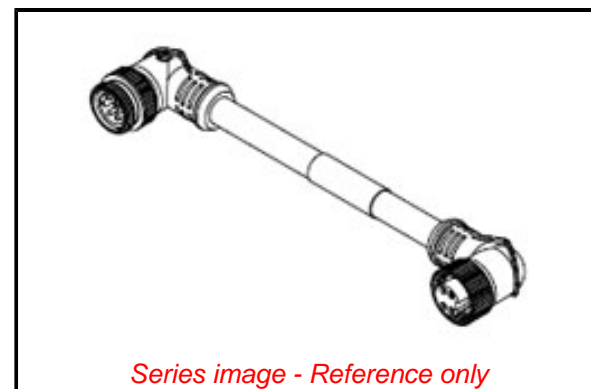

PLEASE CHECK WWW.MOLEX.COM FOR LATEST PART INFORMATION

Part Number: [1300108036](#)
Status: **Active**
Overview: [Brad Mini-Change Connectors](#)
Description: Mini-Change Double-Ended Cordset, 5 Poles, Male (90°) to Female (90°), 16 AWG, PUR Cable, 1.0m (3.28') Length

Documents:

[Drawing (PDF)](#) [RoHS Certificate of Compliance (PDF)](#)

General

Product Family	Industrial Cordsets
Series	130010
Connector End A	Mini-Change
Connector End B	Mini-Change
IP Rating	IP67
Material - Contact	Copper Alloy
Overview	Brad Mini-Change Connectors
Product Name	Mini-Change
Protocol	FF
Region	Europe
Type	Double Ended
UPC	887191260808

Physical

Cable Diameter	12.70mm (.500")
Cable Length	1.0m (3.28')
Color - Cable Jacket	Gray
Coupling Style	Threaded
Gender	Female-Male
Keyway	Single
LED Indicator	No
Material - Cable Jacket	PUR
Material - Connector Body	PUR
Material - Coupling Nut	Black Epoxy Coated Zinc
Material - Plating Mating	Gold
Orientation	90° to 90°
Poles	5
Temperature Range - Operating	-20°C to +80°C
Wire Size AWG	16
Wire/Cable Type	UL 20233

Electrical

Current - Maximum per Contact	8.0A
Voltage - Maximum	300V AC/DC

Material Info

Engineering Number	115033B21M010

Reference - Drawing Numbers

Sales Drawing	SD-130010-025

Series image - Reference only

EU ELV

Not Reviewed

EU RoHS

Not Reviewed

REACH SVHC

Not Reviewed

Halogen-Free

Status

Not Reviewed

For more information, please visit [Contact US](#)

China ROHS

Not Reviewed

ELV

Not Reviewed

RoHS Phthalates

Not Reviewed

Search Parts in this Series

[130010 Series](#)