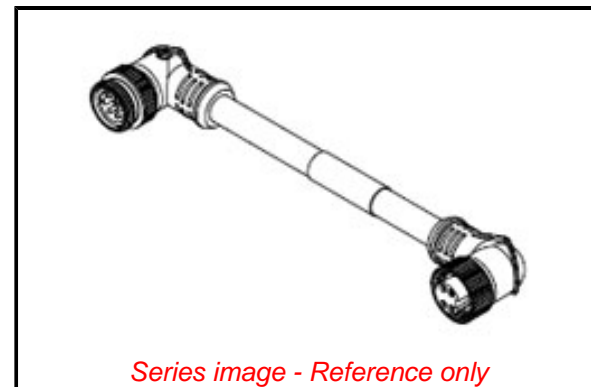

PLEASE CHECK WWW.MOLEX.COM FOR LATEST PART INFORMATION

Part Number: [1300108037](#)
Status: **Active**
Overview: [Brad Mini-Change Connectors](#)
Description: Mini-Change Double-Ended Cordset, 5 Poles, Male (90°) to Female (90°), 16 AWG, PUR Cable, 2.0m (6.56') Length

Documents:

[Drawing (PDF)](#) [RoHS Certificate of Compliance (PDF)](#)

General

Product Family	Industrial Cordsets
Series	130010
Connector End A	Mini-Change
Connector End B	Mini-Change
IP Rating	IP67
Material - Contact	Copper Alloy
Overview	Brad Mini-Change Connectors
Product Name	Mini-Change
Protocol	FF
Region	Europe
Type	Double Ended
UPC	887191260815

Physical

Cable Diameter	12.70mm (.500")
Cable Length	2.0m (6.56')
Color - Cable Jacket	Gray
Coupling Style	Threaded
Gender	Female-Male
Keyway	Single
LED Indicator	No
Material - Cable Jacket	PUR
Material - Connector Body	PUR
Material - Coupling Nut	Black Epoxy Coated Zinc
Material - Plating Mating	Gold
Orientation	90° to 90°
Poles	5
Temperature Range - Operating	-20°C to +80°C
Wire Size AWG	16
Wire/Cable Type	UL 20233

Electrical

Current - Maximum per Contact	8.0A
Voltage - Maximum	300V AC/DC

Material Info

Engineering Number	115033B21M020

Reference - Drawing Numbers

Sales Drawing	SD-130010-025

EU ELV

Not Reviewed

EU RoHS

Not Reviewed

REACH SVHC

Not Reviewed

Halogen-Free

Status

Not Reviewed

For more information, please visit [Contact US](#)

China ROHS

Not Reviewed

ELV

Not Reviewed

RoHS Phthalates

Not Reviewed

Search Parts in this Series

[130010 Series](#)