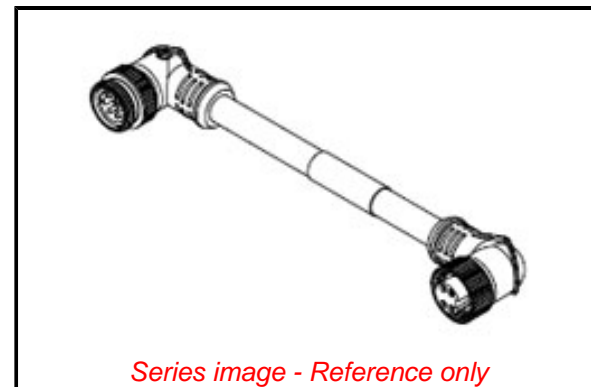

PLEASE CHECK WWW.MOLEX.COM FOR LATEST PART INFORMATION

Part Number: [1300108039](#)
Status: **Active**
Overview: [Brad Mini-Change Connectors](#)
Description: Mini-Change Double-Ended Cordset, 5 Poles, Male (90°) to Female (90°), 16 AWG, PUR Cable, 5.0m (16.40') Length

Documents:

[Drawing (PDF)](#) [RoHS Certificate of Compliance (PDF)](#)

General

Product Family	Industrial Cordsets
Series	130010
Connector End A	Mini-Change
Connector End B	Mini-Change
IP Rating	IP67
Material - Contact	Copper Alloy
Overview	Brad Mini-Change Connectors
Product Name	Mini-Change
Protocol	FF
Region	Europe
Type	Double Ended
UPC	887191260839

Physical

Cable Diameter	12.70mm (.500")
Cable Length	5.0m (16.40')
Color - Cable Jacket	Gray
Coupling Style	Threaded
Gender	Female-Male
Keyway	Single
LED Indicator	No
Material - Cable Jacket	PUR
Material - Connector Body	PUR
Material - Coupling Nut	Black Epoxy Coated Zinc
Material - Plating Mating	Gold
Orientation	90° to 90°
Poles	5
Temperature Range - Operating	-20°C to +80°C
Wire Size AWG	16
Wire/Cable Type	UL 20233

Electrical

Current - Maximum per Contact	8.0A
Voltage - Maximum	300V AC/DC

Material Info

Engineering Number	115033B21M050

Reference - Drawing Numbers

Sales Drawing	SD-130010-025

Series image - Reference only

EU ELV

Not Reviewed

EU RoHS

Not Reviewed

REACH SVHC

Not Reviewed

Halogen-Free

Status

Not Reviewed

For more information, please visit [Contact US](#)

China ROHS	Not Reviewed

ELV	Not Reviewed

RoHS Phthalates	Not Reviewed

China RoHS

Search Parts in this Series

[130010 Series](#)