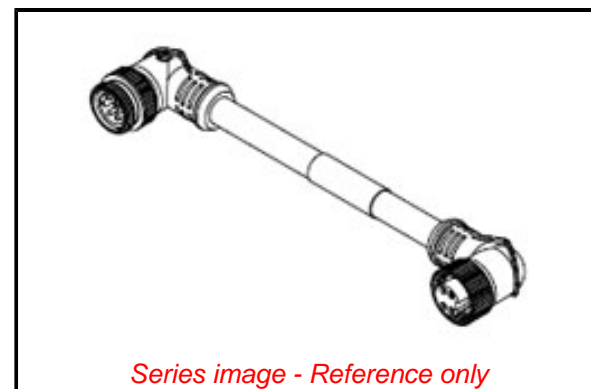

PLEASE CHECK WWW.MOLEX.COM FOR LATEST PART INFORMATION

Part Number: **1300108040**
Status: **Active**
Overview: Brad Mini-Change Connectors
Description: Mini-Change Double-Ended Cordset, 5 Poles, Male (90°) to Female (90°), 16 AWG, PUR Cable, 10.0m (32.81') Length

Documents:

[Drawing (PDF)](#) [RoHS Certificate of Compliance (PDF)](#)

General

Product Family	Industrial Cordsets
Series	<u>130010</u>
Connector End A	Mini-Change
Connector End B	Mini-Change
IP Rating	IP67
Material - Contact	Copper Alloy
Overview	<u>Brad Mini-Change Connectors</u>
Product Name	Mini-Change
Protocol	FF
Region	Europe
Type	Double Ended
UPC	887191260846

Physical

Cable Diameter	12.70mm (.500")
Cable Length	10.0m (32.81')
Color - Cable Jacket	Gray
Coupling Style	Threaded
Gender	Female-Male
Keyway	Single
LED Indicator	No
Material - Cable Jacket	PUR
Material - Connector Body	PUR
Material - Coupling Nut	Black Epoxy Coated Zinc
Material - Plating Mating	Gold
Orientation	90° to 90°
Poles	5
Temperature Range - Operating	-20°C to +80°C
Wire Size AWG	16
Wire/Cable Type	UL 20233

Electrical

Current - Maximum per Contact	8.0A
Voltage - Maximum	300V AC/DC

Material Info

Engineering Number	115033B21M100

Reference - Drawing Numbers

Sales Drawing	SD-130010-025

EU ELV

Not Reviewed

EU RoHS

Not Reviewed

REACH SVHC

Not Reviewed

Halogen-Free

Status

Not Reviewed

For more information, please visit [Contact US](#)

China ROHS

Not Reviewed

ELV

Not Reviewed

RoHS Phthalates

Not Reviewed

Search Parts in this Series

130010 Series