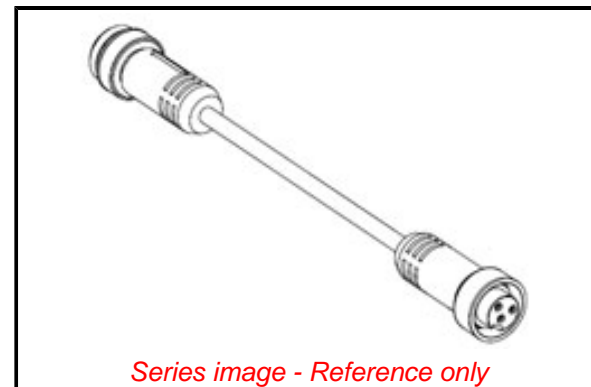

PLEASE CHECK WWW.MOLEX.COM FOR LATEST PART INFORMATION

Part Number: [1300110016](#)
Status: **Active**
Overview: [Brad Mini-Change Connectors](#)
Description: Mini-Change B-Size Double-Ended Cordset, 6 Poles, Male (Straight) to Female (Straight), 16 AWG, PVC Cable, 3.66m (12.0') Length

Physical

Cable Diameter 13.72mm (.540")
 Cable Length 3.66m (12.0')
 Color - Cable Jacket Yellow
 Coupling Style Threaded
 Gender Female-Male
 Keyway Single
 LED Indicator No
 Material - Cable Jacket PVC
 Material - Connector Body PVC
 Material - Coupling Nut Black Epoxy Coated Zinc
 Material - Plating Mating Gold
 Orientation Straight to Straight
 Poles 6
 Temperature Range - Operating -20°C to +105°C
 Wire Size AWG 16
 Wire/Cable Type ST00W

Electrical

Current - Maximum per Contact 8.0A
 Voltage - Maximum 600V

Material Info

Engineering Number 226020A01F120

Reference - Drawing Numbers

Sales Drawing SD-130011-001, SD-130011-006-001

EU ELV

Not Relevant