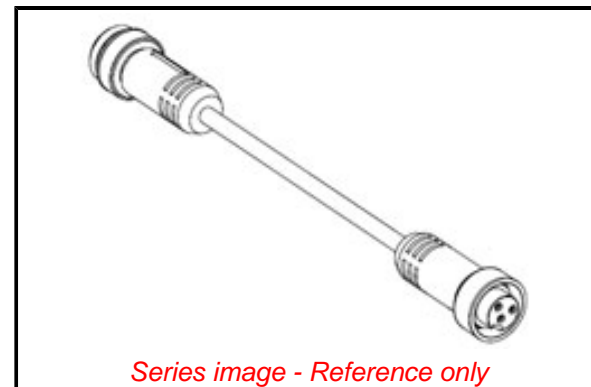

PLEASE CHECK WWW.MOLEX.COM FOR LATEST PART INFORMATION

Part Number: [1300110019](#)
Status: **Active**
Overview: [Brad Mini-Change Connectors](#)
Description: Mini-Change B-Size Double-Ended Cordset, 6 Poles, Male (Straight) to Female (Straight), 16 AWG, PVC Cable, 6.10m (20.0') Length

Physical

Cable Diameter 13.72mm (.540")
 Cable Length 6.10m (20.0')
 Color - Cable Jacket Yellow
 Coupling Style Threaded
 Gender Female-Male
 Keyway Single
 LED Indicator No
 Material - Cable Jacket PVC
 Material - Connector Body PVC
 Material - Coupling Nut Black Epoxy Coated Zinc
 Material - Plating Mating Gold
 Orientation Straight to Straight
 Poles 6
 Temperature Range - Operating -20°C to +105°C
 Wire Size AWG 16
 Wire/Cable Type ST00W

Electrical

Current - Maximum per Contact 8.0A
 Voltage - Maximum 600V

Material Info

Engineering Number 226020A01F200

Reference - Drawing Numbers

Sales Drawing SD-130011-001, SD-130011-006-001

EU ELV

Not Relevant