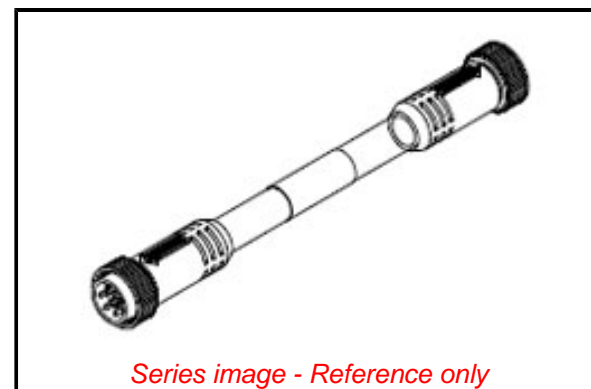

PLEASE CHECK WWW.MOLEX.COM FOR LATEST PART INFORMATION

Part Number: [1300110055](#)
Status: **Active**
Overview: [Brad Mini-Change Connectors](#)
Description: Mini-Change B-Size Double-Ended Cordset, 7 Poles, Male (Straight) to Female (Straight), 16/7 AWG, PVC Cable, 3.66m (12.0') Length

Physical

Cable Diameter 13.72mm (.540")
 Cable Length 3.66m (12.0')
 Color - Cable Jacket Yellow
 Coupling Style Threaded
 Gender Female-Male
 Keyway Single
 LED Indicator No
 Material - Cable Jacket PVC
 Material - Connector Body PVC
 Material - Coupling Nut Black Epoxy Coated Zinc
 Material - Plating Mating Gold
 Orientation Straight to Straight
 Poles 7
 Temperature Range - Operating -20° to +105°C
 Wire Size AWG 16
 Wire/Cable Type ST00W

Electrical

Current - Maximum per Contact 8.0A
 Voltage - Maximum 600V

Material Info

Engineering Number 227020A01F120

Reference - Drawing Numbers

Sales Drawing SD-130011-002-001, SD-130011-006-001

Series image - Reference only