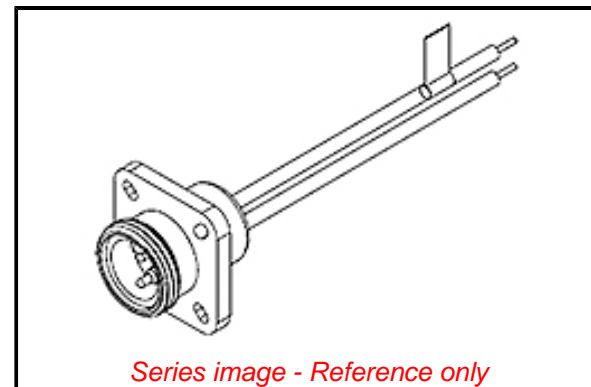

PLEASE CHECK WWW.MOLEX.COM FOR LATEST PART INFORMATION

Part Number: [1300130099](#)
Status: **Active**
Overview: [Brad Mini-Change Connectors](#)
Description: Mini-Change A-Size Receptacle, 2 Poles, Male (Straight) to 16 AWG Leads, 0.305m (1.0') Length with Mounting Flange

Documents:

[Drawing (PDF)](#) [RoHS Certificate of Compliance (PDF)](#)

Agency Certification

CSA LR6837
UL E152210

General

Product Family Industrial Receptacles
Series [130013](#)
IP Rating IP67
NEMA Rating NEMA 6
Overview [Brad Mini-Change Connectors](#)
Product Name Mini-Change
Type Single Ended (pigtail)
UPC 78678843880

Physical

Coupling Type External Thread
Gender Male
Keyway Single
Length 0.305m
Material - Component Gray Anodized Aluminum
Mounting Thread Size N/A
Orientation Straight
Panel Mount Front
Poles 2
Temperature Range - Operating -20° to +105°C
Wire Size AWG 16
Wire/Cable Type E152210

Electrical

Current - Maximum per Contact 13.0A
Voltage - Maximum 600V AC/DC

Material Info

Engineering Number 1R2G06A20A120

Reference - Drawing Numbers

Sales Drawing SD-130013-015-001

Series image - Reference only

EU ELV

Not Reviewed

EU RoHS

Compliant with Exemption 6(c)

REACH SVHC

Not Reviewed

Halogen-Free

Status

Not Relevant

For more information, please visit [Contact US](#)

China ROHS

Not Relevant

ELV

Not Reviewed

RoHS Phthalates

Not Contained

Search Parts in this Series

[130013 Series](#)