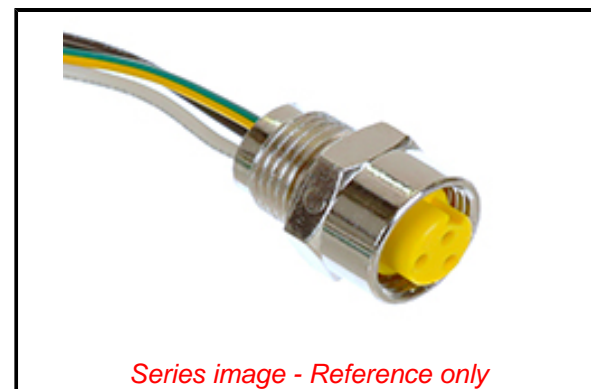

PLEASE CHECK WWW.MOLEX.COM FOR LATEST PART INFORMATION

Part Number: [1300130111](#)
Status: **Active**
Overview: Brad Mini-Change Connectors
Description: Mini-Change A-Size Receptacle, 3 Poles, 1/2" - 14 NPT Threads, Female (Straight) to 16 AWG, 1.0m (3.28') Length

Documents:

[Drawing (PDF)](#) [RoHS Certificate of Compliance (PDF)](#)

Agency Certification

CSA LR6837
UL E152210

General

Product Family Industrial Receptacles
Series [130013](#)
IP Rating IP67
NEMA Rating NEMA 6
Overview [Brad Mini-Change Connectors](#)
Product Name Mini-Change
Type Single Ended (pigtail)
UPC 78678884153

Physical

Coupling Type Internal Thread
Gender Female
Keyway Single
Length 1.0m
Material - Component Nickel-plated Zinc Die-Cast
Mounting Thread Size 1/2" - 14 NPT
Net Weight 122.800/g
Orientation Straight
Panel Mount Front
Poles 3
Temperature Range - Operating -20° to +105°C
Wire Size AWG 16
Wire/Cable Type UL 1015

Electrical

Current - Maximum per Contact 13.0A
Voltage - Maximum 600V AC/DC

Solder Process Data

Lead-free Process Capability N/A

Material Info

Engineering Number 1R3000A20M010

Reference - Drawing Numbers

Sales Drawing SD-130013-085-001

Series image - Reference only

EU ELV

Not Relevant

EU RoHS

Compliant with Exemption 6(c)

REACH SVHC

Contained Per - D(2021)4569-DC (8 July 2021)

Lead

Halogen-Free

Status

Not Low-Halogen

For more information, please visit [Contact US](#)

China ROHS

50 Image

ELV

Not Relevant

RoHS Phthalates

Not Contained

Search Parts in this Series

[130013 Series](#)