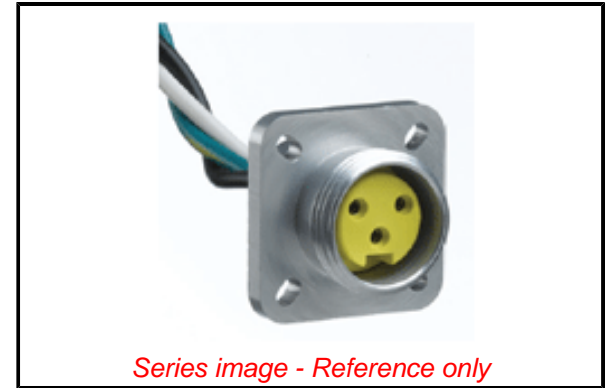

**PLEASE CHECK WWW.MOLEX.COM FOR LATEST PART INFORMATION**

**Part Number:** [1300130184](#)  
**Status:** **Active**  
**Overview:** Brad Mini-Change Connectors  
**Description:** Mini-Change A-Size Receptacle, 3 Poles, 1/2" - 14 NPT Threads, Female (90°) to 16 AWG Leads, Length 0.305m (12.00")

**Physical**

Coupling Type External Thread  
 Gender Female  
 Keyway Single  
 Length 0.305m  
 Material - Component Zinc Die-Cast with Black Epoxy  
 Mounting Thread Size 1/2" - 14 NPT  
 Net Weight 100.697/g  
 Orientation 90° Angle  
 Panel Mount Front  
 Poles 3  
 Temperature Range - Operating -20° to +105°C  
 Wire Size AWG 16  
 Wire/Cable Type UL 1015

**Electrical**

Current - Maximum per Contact 13.0A  
 Voltage - Maximum 600V AC/DC

**Material Info**

Engineering Number 1R3005A20A120

**Reference - Drawing Numbers**

Sales Drawing SD-130013-074-001

**EU ELV**