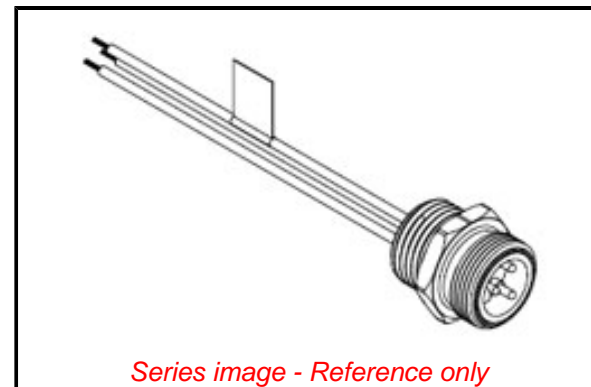

PLEASE CHECK WWW.MOLEX.COM FOR LATEST PART INFORMATION

Part Number: [1300130223](#)
Status: **Active**
Overview: Brad Mini-Change Connectors
Description: Mini-Change A-Size Receptacle with Leads, 1/2" - 14 NPT Threads, Male (Straight) 3 Poles, 1.0m (3.28') Length

Documents:

[Drawing (PDF)](#) [RoHS Certificate of Compliance (PDF)](#)

Agency Certification

CSA LR6837
UL E152210

General

Product Family Industrial Receptacles
Series [130013](#)
IP Rating IP67
NEMA Rating NEMA 6
Overview [Brad Mini-Change Connectors](#)
Product Name Mini-Change
Type Single Ended (pigtail)
UPC 78678884142

Physical

Coupling Type External Thread
Gender Male
Keyway Single
Length 1.0m
Material - Component Zinc Die-Cast with Black Epoxy
Mounting Thread Size 1/2" - 14 NPT
Net Weight 93.049g
Orientation Straight
Panel Mount Front
Poles 3
Temperature Range - Operating -20° to +105°C
Wire Size AWG 16
Wire/Cable Type UL 1015

Electrical

Current - Maximum per Contact 13.0A
Voltage - Maximum 600V AC/DC

Material Info

Engineering Number 1R3006A20M010

Reference - Drawing Numbers

Sales Drawing 1300130004-000

Series image - Reference only

EU ELV

Not Relevant

EU RoHS

Compliant with Exemption 6(c)

REACH SVHC

Contained Per - D(2021)4569-DC (8 July 2021)

Lead

Halogen-Free

Status

Not Low-Halogen

For more information, please visit [Contact US](#)

China ROHS

ELV

RoHS Phthalates

China RoHS

50 Image

Not Relevant

Not Contained

Search Parts in this Series

[130013 Series](#)