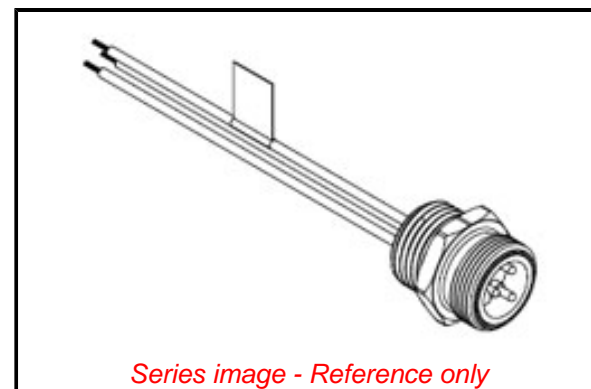

PLEASE CHECK WWW.MOLEX.COM FOR LATEST PART INFORMATION

Part Number: [1300130224](#)
Status: **Active**
Overview: Brad Mini-Change Connectors
Description: Mini-Change A-Size Receptacle with Leads, 1/2" - 14 NPT Threads, Male (Straight) 3 Poles, 2.0m (6.56') Length

Documents:

[Drawing (PDF)](#) [RoHS Certificate of Compliance (PDF)](#)

Agency Certification

CSA LR6837
UL E152210

General

Product Family Industrial Receptacles
Series [130013](#)
IP Rating IP67
NEMA Rating NEMA 6
Overview [Brad Mini-Change Connectors](#)
Product Name Mini-Change
Type Single Ended (pigtail)
UPC 78678884143

Physical

Coupling Type External Thread
Gender Male
Keyway Single
Length 2.0m
Material - Component Zinc Die-Cast with Black Epoxy
Mounting Thread Size 1/2" - 14 NPT
Net Weight 156.281/g
Orientation Straight
Panel Mount Front
Poles 3
Temperature Range - Operating -20° to +105°C
Wire Size AWG 16
Wire/Cable Type UL 1015

Electrical

Current - Maximum per Contact 13.0A
Voltage - Maximum 600V AC/DC

Material Info

Engineering Number 1R3006A20M020

Reference - Drawing Numbers

Sales Drawing 1300130004-000

Series image - Reference only

EU ELV

Not Relevant

EU RoHS

Compliant with Exemption 6(c)

REACH SVHC

Contained Per - D(2021)4569-DC (8 July 2021)

Lead

Halogen-Free

Status

Not Low-Halogen

For more information, please visit [Contact US](#)

China ROHS

Not Relevant

ELV

Not Relevant

RoHS Phthalates

Not Contained

Search Parts in this Series

[130013 Series](#)