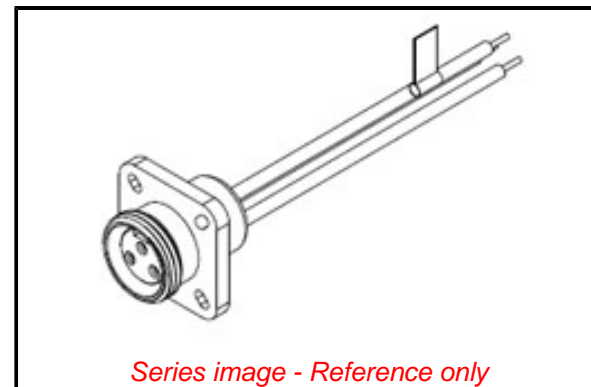

PLEASE CHECK WWW.MOLEX.COM FOR LATEST PART INFORMATION

Part Number: [1300130273](#)
Status: **Active**
Overview: [Brad Mini-Change Connectors](#)
Description: Mini-Change A-Size Receptacle, 3 Poles, Female (Straight) to 16 AWG Leads, 0.305m (1.0') Length with Mounting Flange

Documents:

[Drawing (PDF)](#) [RoHS Certificate of Compliance (PDF)](#)

Agency Certification

CSA LR6837
UL E152210

General

Product Family Industrial Receptacles
Series [130013](#)
IP Rating IP67
NEMA Rating NEMA 6
Overview [Brad Mini-Change Connectors](#)
Product Name Mini-Change
Type Single Ended (pigtail)
UPC 78678843898

Physical

Coupling Type External Thread
Gender Female
Keyway Single
Length 0.305m
Material - Component Gray Anodized Aluminum
Mounting Thread Size N/A
Orientation Straight
Panel Mount Front
Poles 3
Temperature Range - Operating -20° to +105°C
Wire Size AWG 16
Wire/Cable Type E152210

Electrical

Current - Maximum per Contact 13.0A
Voltage - Maximum 600V AC/DC

Material Info

Engineering Number 1R3G04A20A120

Reference - Drawing Numbers

Sales Drawing SD-130013-016-001

Series image - Reference only

EU ELV

Not Reviewed

EU RoHS

Not Reviewed

REACH SVHC

Not Reviewed

Halogen-Free

Status

Not Reviewed

For more information, please visit [Contact US](#)

China ROHS Not Reviewed

ELV Not Reviewed

RoHS Phthalates Not Reviewed

Search Parts in this Series

[130013 Series](#)