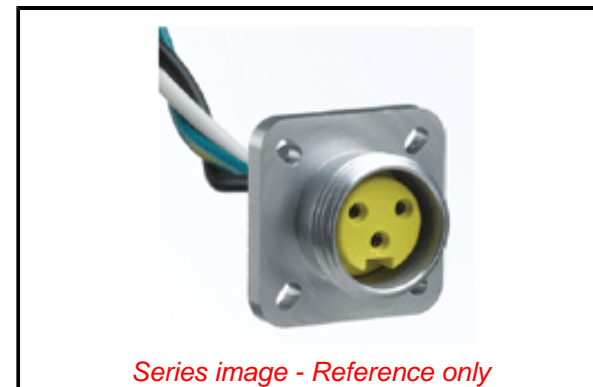

Physical

Coupling Type External Thread
 Gender Female
 Keyway Single
 Length 0.305m
 Material - Component Zinc Die-Cast with Black Epoxy
 Mounting Thread Size 1/2" - 14 NPT
 Orientation 90° Angle
 Panel Mount N/A
 Poles 4
 Temperature Range - Operating -20° to +105°C
 Wire Size AWG 16
 Wire/Cable Type UL 1015

Electrical

Current - Maximum per Contact 10.0A
 Voltage - Maximum 600V AC/DC

Material Info

Engineering Number 1R4005A20A120

Reference - Drawing Numbers

Sales Drawing SD-130013-074-001

Series image - Reference only