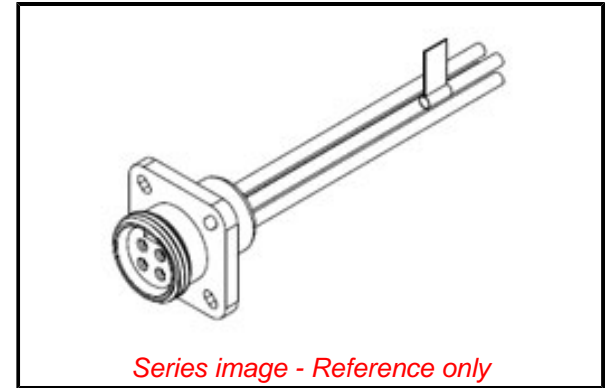

PLEASE CHECK WWW.MOLEX.COM FOR LATEST PART INFORMATION

Part Number: [1300130404](#)
Status: **Active**
Overview: Brad Mini-Change Connectors
Description: Mini-Change Receptacle, 4 Poles, Flange Mount, Female (Straight) to 16 AWG Leads, 0.91m (3.0') Length

Documents:

[Drawing (PDF)](#) [RoHS Certificate of Compliance (PDF)](#)

Agency Certification

CSA LR6837
UL E152210

General

Product Family Industrial Receptacles
Series [130013](#)
IP Rating IP67
NEMA Rating NEMA 6
Overview [Brad Mini-Change Connectors](#)
Product Name Mini-Change
Type Single Ended (pigtail)
UPC 78678843502

Physical

Coupling Type External Thread
Gender Female
Keyway Single
Length 0.91m
Material - Component PVC
Mounting Thread Size N/A
Net Weight 120.000/g
Orientation Straight
Panel Mount With Flange
Poles 4
Temperature Range - Operating -20° to +105°C
Wire Size AWG 16
Wire/Cable Type UL 1015

Electrical

Current - Maximum per Contact 10.0A
Voltage - Maximum 600V

Material Info

Engineering Number 1R4G04A20F030

Reference - Drawing Numbers

Sales Drawing SD-130013-008-001

EU ELV

Not Relevant

EU RoHS

Compliant with Exemption 6(c)

REACH SVHC

Contained Per - D(2021)4569-DC (8 July 2021)

Lead

Halogen-Free

Status

Not Low-Halogen

For more information, please visit [Contact US](#)

China ROHS

50 Image

ELV

Not Relevant

RoHS Phthalates

Not Contained

Search Parts in this Series

[130013 Series](#)