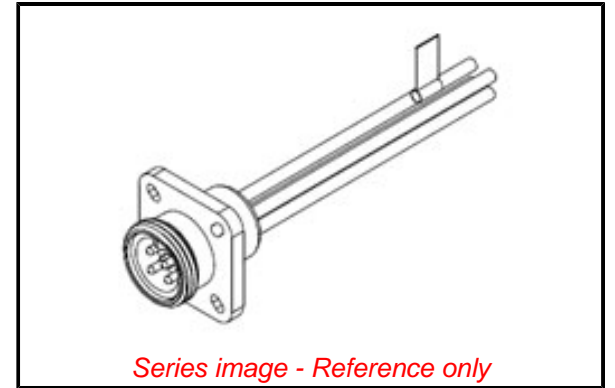

PLEASE CHECK WWW.MOLEX.COM FOR LATEST PART INFORMATION

Part Number: [1300130409](#)
Status: **Active**
Overview: [Brad Mini-Change Connectors](#)
Description: Mini-Change Receptacle, 4 Poles, Flange Mount, Male (Straight) to 16 AWG Leads, 0.305m (1.0') Length

Documents:

[Drawing (PDF)](#) [RoHS Certificate of Compliance (PDF)](#)

Agency Certification

CSA LR6837
UL E152210

General

Product Family Industrial Receptacles
Series [130013](#)
IP Rating IP67
NEMA Rating NEMA 6
Overview [Brad Mini-Change Connectors](#)
Product Name Mini-Change
Type Single Ended (pigtail)
UPC 78678843917

Physical

Coupling Type External Thread
Gender Male
Keyway Single
Length 0.305m
Material - Component PVC
Mounting Thread Size N/A
Orientation Straight
Panel Mount With Flange
Poles 4
Temperature Range - Operating -20° to +105°C
Wire Size AWG 16
Wire/Cable Type UL 1015

Electrical

Current - Maximum per Contact 10.0A
Voltage - Maximum 600V

Material Info

Engineering Number 1R4G06A20A120

Reference - Drawing Numbers

Sales Drawing SD-130013-010-001

Series image - Reference only

EU ELV

Not Reviewed

EU RoHS

Not Reviewed

REACH SVHC

Not Reviewed

Halogen-Free

Status

Not Reviewed

For more information, please visit [Contact US](#)

China ROHS

Not Reviewed

ELV

Not Reviewed

RoHS Phthalates

Not Reviewed

Search Parts in this Series

[130013 Series](#)