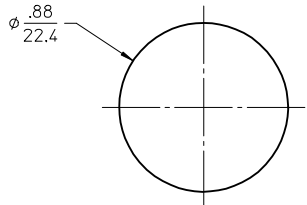

MATERIAL NO.	ENGINEERING NO.	LENGTH
1300130417	1R5000A20A120	12.0" +.75 -0 (0.3M + 19.1mm -0)
1300130421	1R5000A20F030	3' 0" +1.75 -0 (0.9M + 44.5mm -0)
1300130423	1R5000A20F060	6' 0" +2.19 -0 (1.8M + 55.6mm -0)
1300130426	1R5000A20M020	6' 7" +3.50 -0 (2.0M + 88.9mm -0)

KNOCKOUT HOLE

COLOR	POSITION
WHITE	1
RED	2
GREEN/YELLOW	3
ORANGE	4
BLACK	5

WIRE DIAGRAM

- NOTES:
 1. MATERIAL: SEE TABLE
 2. FINISHES: SEE TABLE
 3. MATES WITH: 5C MINI CHANGE CABLE
 4. ELECTRICAL SPECIFICATIONS:
 VOLTAGE RATING: 600V AC/DC
 CURRENT RATING: 8.0 AMPS
 5. ASSEMBLY IS RoHS COMPLIANT

DIMENSION STYLE	SCALE	DESIGN UNITS	THIRD ANGLE PROJECTION
IN/MM	2:1	INCH	THIRD ANGLE PROJECTION
DRAWN BY: R.STONE DATE: 2009/08/25			
CHECKED BY: B.WOODMAN DATE: 2009/08/27			
APPROVED BY: JFMURPHY DATE: 2009/08/26			
MATERIAL NO. SEE CHART		DOCUMENT NO. SD-130013-087	
SIZE C		SHEET NO. 1 OF 1	