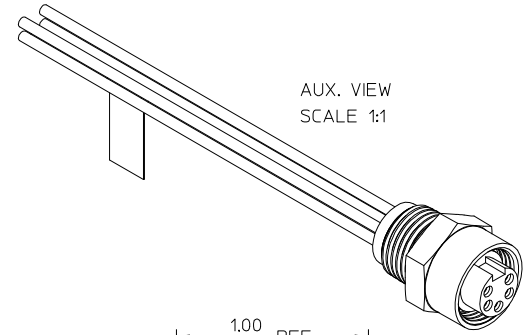

MATERIAL NO.	ENGINEERING NO.	LENGTH
1300130417	1R5000A20A120	12.0" +.75 -0 (0.3M + 19.1mm -0)
1300130421	1R5000A20F030	3' 0" +1.75 -0 (0.9M + 44.5mm -0)
1300130423	1R5000A20F060	6' 0" +2.19 -0 (1.8M + 55.6mm -0)
1300130426	1R5000A20M020	6' 7" +3.50 -0 (2.0M + 88.9mm -0)

KNOCKOUT HOLE

COLOR	POSITION
WHITE	1
RED	2
GREEN/YELLOW	3
ORANGE	4
BLACK	5

WIRE DIAGRAM

- NOTES:
 1. MATERIAL: SEE TABLE
 2. FINISHES: SEE TABLE
 3. MATES WITH: 5C MINI CHANGE CABLE
 4. ELECTRICAL SPECIFICATIONS:
 VOLTAGE RATING: 600V AC/DC
 CURRENT RATING: 8.0 AMPS
 5. ASSEMBLY IS RoHS COMPLIANT

ITEM	QTY.	DESCRIPTION	MATERIAL	FINISH
6	1	LABEL	VINYL (B)	BLACK/YELLOW
5	1	POTTING MATERIAL	EPOXY	
4	5	WIRE, 16 AWG	PVC INSULATION	SEE WIRE DIAGRAM
3	5	CONTACT SOCKET & SLEEVE ASSY.	Cu ALLOY/ST.STEEL	GOLD PLATED
2	1	INSERT	PVC	YELLOW
1	1	RECEPTACLE SHELL	DIE-CAST ZINC (B)	NICKEL PLATED (B)