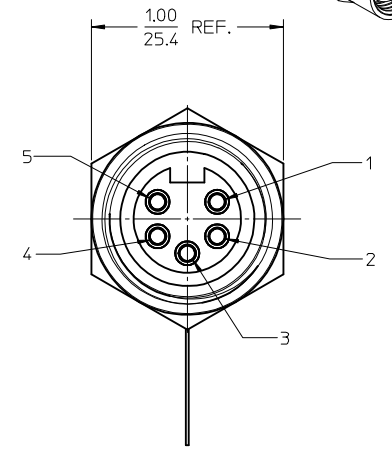

MATERIAL NO.	ENGINEERING NO.	LENGTH
1300130417	1R5000A20A120	12.0" +.75 -0 (0.3M + 19.1mm -0)
1300130421	1R5000A20F030	3' 0" +1.75 -0 (0.9M + 44.5mm -0)
1300130423	1R5000A20F060	6' 0" +2.19 -0 (1.8M + 55.6mm -0)
1300130426	1R5000A20M020	6' 7" +3.50 -0 (2.0M + 88.9mm -0)

KNOCKOUT HOLE

COLOR	POSITION
WHITE	1
RED	2
GREEN/YELLOW	3
ORANGE	4
BLACK	5

WIRE DIAGRAM

- NOTES:
 1. MATERIAL: SEE TABLE
 2. FINISHES: SEE TABLE
 3. MATES WITH: 5C MINI CHANGE CABLE
 4. ELECTRICAL SPECIFICATIONS:
 VOLTAGE RATING: 600V AC/DC
 CURRENT RATING: 8.0 AMPS
 5. ASSEMBLY IS RoHS COMPLIANT

ITEM	QTY.	DESCRIPTION	MATERIAL	FINISH
6	1	LABEL	VINYL (B)	BLACK/YELLOW
5	1	POTTING MATERIAL	EPOXY	
4	5	WIRE, 16 AWG	PVC INSULATION	SEE WIRE DIAGRAM
3	5	CONTACT SOCKET & SLEEVE ASSY.	Cu ALLOY/ST.STEEL	GOLD PLATED
2	1	INSERT	PVC	YELLOW
1	1	RECEPTACLE SHELL	DIE-CAST ZINC (B)	NICKEL PLATED (B)

DIMENSION STYLE	SCALE	DESIGN UNITS	THIRD ANGLE PROJECTION
IN/MM	2:1	INCH	THIRD ANGLE PROJECTION
DRAWN BY: R.STONE DATE: 2009/08/25			
CHECKED BY: B.WOODMAN DATE: 2009/08/27			
APPROVED BY: JFMURPHY DATE: 2009/08/26			
MATERIAL NO. SEE CHART		DOCUMENT NO. SD-130013-087	
SIZE C		SHEET NO. 1 OF 1	