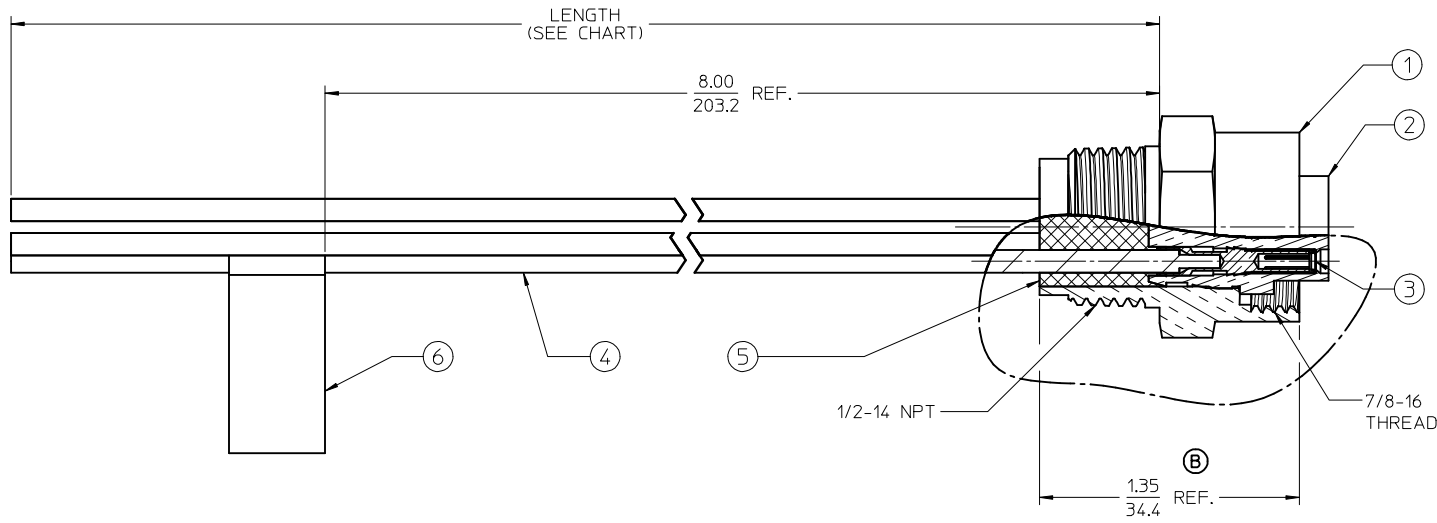

MATERIAL NO.	ENGINEERING NO.	LENGTH
1300130417	1R5000A20A120	12.0" +.75 -0 (0.3M + 19.1mm -0)
1300130421	1R5000A20F030	3' 0" +1.75 -0 (0.9M + 44.5mm -0)
1300130423	1R5000A20F060	6' 0" +2.19 -0 (1.8M + 55.6mm -0)
1300130426	1R5000A20M020	6' 7" +3.50 -0 (2.0M + 88.9mm -0)

KNOCKOUT HOLE

COLOR	POSITION
WHITE	1
RED	2
GREEN/YELLOW	3
ORANGE	4
BLACK	5

WIRE DIAGRAM

- NOTES:
 1. MATERIAL: SEE TABLE
 2. FINISHES: SEE TABLE
 3. MATES WITH: 5C MINI CHANGE CABLE
 4. ELECTRICAL SPECIFICATIONS:
 VOLTAGE RATING: 600V AC/DC
 CURRENT RATING: 8.0 AMPS
 5. ASSEMBLY IS RoHS COMPLIANT

ITEM	QTY.	DESCRIPTION	MATERIAL	FINISH
6	1	LABEL	VINYL (B)	BLACK/YELLOW
5	1	POTTING MATERIAL	EPOXY	
4	5	WIRE, 16 AWG	PVC INSULATION	SEE WIRE DIAGRAM
3	5	CONTACT SOCKET & SLEEVE ASSY.	Cu ALLOY/ST.STEEL	GOLD PLATED
2	1	INSERT	PVC	YELLOW
1	1	RECEPTACLE SHELL	DIE-CAST ZINC (B)	NICKEL PLATED (B)

DIMENSION STYLE	SCALE	DESIGN UNITS	THIRD ANGLE PROJECTION
IN/MM	2:1	INCH	THIRD ANGLE PROJECTION
DRAWN BY: R.STONE DATE: 2009/08/25			
CHECKED BY: B.WOODMAN DATE: 2009/08/27			
APPROVED BY: JFMURPHY DATE: 2009/08/26			
MATERIAL NO. SEE CHART		DOCUMENT NO. SD-130013-087	
SIZE C		SHEET NO. 1 OF 1	