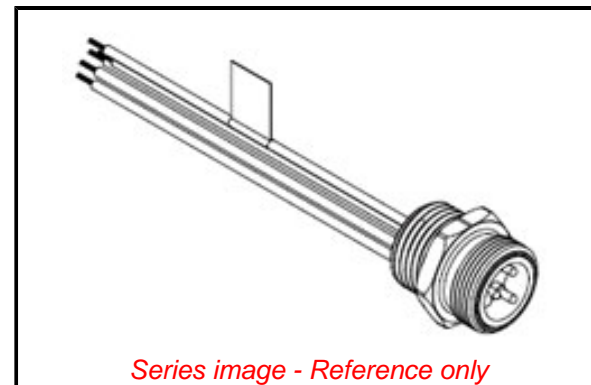

PLEASE CHECK WWW.MOLEX.COM FOR LATEST PART INFORMATION

Part Number: [1300130489](#)
Status: **Active**
Overview: [Brad Mini-Change Connectors](#)
Description: Mini-Change A-Size Receptacle, 5 Poles, 1/2" - 14 NPT Threads, Male (Straight) to 18 AWG Leads, 0.305m (1.0') Length

Documents:

[Drawing (PDF)](#) [RoHS Certificate of Compliance (PDF)](#)

Agency Certification

CSA LR6837
UL E152210

General

Product Family Industrial Receptacles
Series [130013](#)
IP Rating IP67
NEMA Rating NEMA 6
Overview [Brad Mini-Change Connectors](#)
Product Name Mini-Change
Type Single Ended (pigtail)
UPC 78678845996

Physical

Coupling Type External Thread
Gender Male
Keyway Single
Length 0.305m
Material - Component Zinc Die-Cast with Black Epoxy
Mounting Thread Size 1/2" - 14 NPT
Orientation Straight
Panel Mount N/A
Poles 5
Temperature Range - Operating -20° to +80°C
Wire Size AWG 18
Wire/Cable Type UL 1061

Electrical

Current - Maximum per Contact 5.6A
Voltage - Maximum 300V AC/DC

Material Info

Engineering Number 1R5006A17A120

Reference - Drawing Numbers

Sales Drawing SD-130013-004-001, SD-130013-078-001,
SD-130013-117-001

Series image - Reference only

EU ELV

Not Relevant

EU RoHS

Not Reviewed

REACH SVHC

Not Reviewed

Halogen-Free

Status

Not Reviewed

For more information, please visit [Contact US](#)

China ROHS

Not Reviewed

ELV

Not Relevant

RoHS Phthalates

Not Reviewed

Search Parts in this Series

[130013 Series](#)