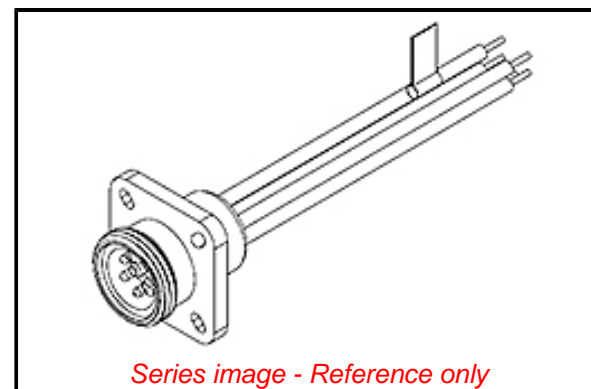

PLEASE CHECK WWW.MOLEX.COM FOR LATEST PART INFORMATION

Part Number: [1300130557](#)
Status: **Active**
Overview: Brad Mini-Change Connectors
Description: Mini-Change A-Size Receptacle, 5 Poles, Male (Straight) to 16 AWG Leads, 0.305m (1.0') Length with Mounting Flange

Physical

Coupling Type External Thread
 Gender Male
 Keyway Single
 Length 0.305m
 Material - Component Gray Anodized Aluminum
 Mounting Thread Size N/A
 Net Weight 31.220g
 Orientation Straight
 Panel Mount Front
 Poles 5
 Temperature Range - Operating -20° to +105°C
 Wire Size AWG 16
 Wire/Cable Type E152210

Electrical

Current - Maximum per Contact 8.0A
 Voltage - Maximum 600V AC/DC

Material Info

Engineering Number 1R5G06A20A120

Reference - Drawing Numbers

Sales Drawing SD-130013-019-001

Series image - Reference only