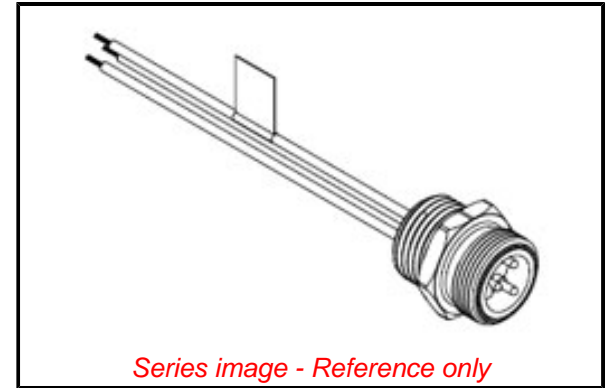

PLEASE CHECK WWW.MOLEX.COM FOR LATEST PART INFORMATION

Part Number: [1300130593](#)
Status: **Active**
Overview: Brad Mini-Change Connectors
Description: Mini-Change A-Size Receptacle, 6 Poles, 1/2" - 14 NPT Threads, Male (Straight) to 16 AWG Leads, 0.305m (1.0') Length

Documents:

[Drawing (PDF)](#) [RoHS Certificate of Compliance (PDF)](#)

Agency Certification

CSA LR6837
UL E152210

General

Product Family Industrial Receptacles
Series [130013](#)
IP Rating IP67
NEMA Rating NEMA 6
Overview [Brad Mini-Change Connectors](#)
Product Name Mini-Change
Type Single Ended (pigtail)
UPC 78172553088

Physical

Coupling Type External Thread
Gender Male
Keyway Single
Length 0.305m
Material - Component Zinc Die-Cast with Black Epoxy
Mounting Thread Size 1/2" - 14 NPT
Net Weight 166.000/g
Orientation Straight
Panel Mount Front
Poles 6
Temperature Range - Operating -20° to +105°C
Wire Size AWG 16
Wire/Cable Type UL 1015

Electrical

Current - Maximum per Contact 8.0A
Voltage - Maximum 600V AC/DC

Material Info

Engineering Number 1R6006A20A120

Reference - Drawing Numbers

Sales Drawing 1300130017-000

Series image - Reference only

EU ELV

Not Relevant

EU RoHS

Compliant with Exemption 6(c)

REACH SVHC

Contained Per - ED/88/2018 (15 January 2019)
Terphenyl, hydrogenated

Halogen-Free

Status

Not Low-Halogen

For more information, please visit [Contact US](#)

China ROHS

ELV

RoHS Phthalates

China RoHS

50 Image

Not Relevant

Not Contained

Search Parts in this Series

[130013 Series](#)