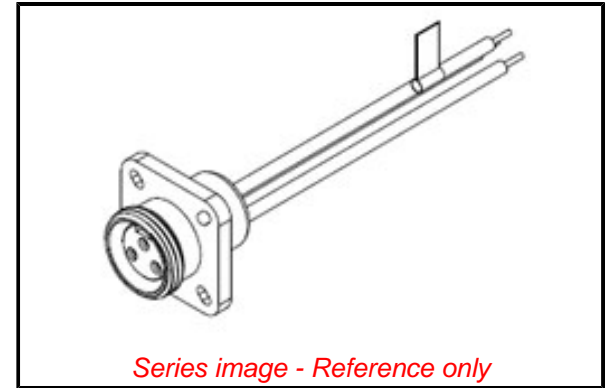

PLEASE CHECK WWW.MOLEX.COM FOR LATEST PART INFORMATION

Part Number: [1300130614](#)
Status: **Active**
Overview: [Brad Mini-Change Connectors](#)
Description: Mini-Change A-Size Receptacle, 6 Poles, Female (Straight) to 16 AWG Leads, 0.305m (1.0') Length with Mounting Flange

Documents:

[Drawing (PDF)](#) [RoHS Certificate of Compliance (PDF)](#)

Agency Certification

CSA LR6837
UL E152210

General

Product Family Industrial Receptacles
Series [130013](#)
IP Rating IP67
NEMA Rating NEMA 6
Overview [Brad Mini-Change Connectors](#)
Product Name Mini-Change
Type Single Ended (pigtail)
UPC 78678843954

Physical

Coupling Type External Thread
Gender Female
Keyway Single
Length 0.305m
Material - Component Gray Anodized Aluminum
Mounting Thread Size N/A
Orientation Straight
Panel Mount Front
Poles 6
Temperature Range - Operating -20° to +105°C
Wire Size AWG 16
Wire/Cable Type E152210

Electrical

Current - Maximum per Contact 8.0A
Voltage - Maximum 600V AC/DC

Material Info

Engineering Number 1R6G04A20A120

Reference - Drawing Numbers

Sales Drawing SD-130013-021-001

Series image - Reference only

EU ELV

Not Relevant

EU RoHS

Not Reviewed

REACH SVHC

Not Reviewed

Halogen-Free

Status

Not Reviewed

For more information, please visit [Contact US](#)

China ROHS

Not Reviewed

ELV

Not Relevant

RoHS Phthalates

Not Reviewed

Search Parts in this Series

[130013 Series](#)