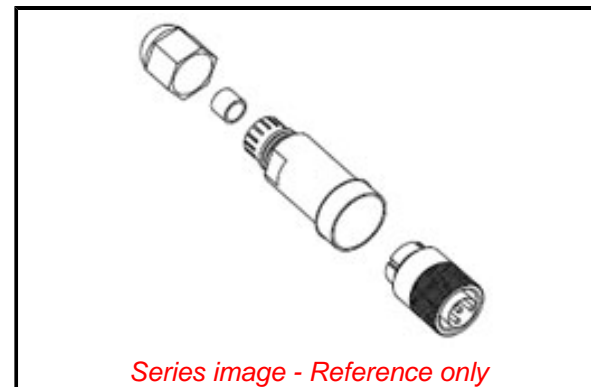

PLEASE CHECK WWW.MOLEX.COM FOR LATEST PART INFORMATION

Part Number: [1300170009](#)
Status: **Active**
Overview: [Brad Mini-Change Connectors](#)
Description: Mini-Change Field Attachable, Male Connector, 3 Pole, Cable Range: 5.08-11.43mm Outside Diameter with Internal Threads, Stainless Steel

Documents:

[Drawing (PDF)](#) [RoHS Certificate of Compliance (PDF)](#)

Agency Certification

CSA LR6837

General

Product Family Field Attachable / Accessories
Series [130017](#)
IP Rating IP67
Material - Contact Copper Alloy
Overview [Brad Mini-Change Connectors](#)
Product Name Mini-Change
Type Field Attachable Connector
UPC 78678853653

Physical

Cable Diameter 5.08-11.43mm (.200-.450")
Coupling Type Internal Thread
Diagnostics / LEDs No
Diagnostics Port No
Gender Male
Keyway Single
Material - Connector Body Nylon
Material - Coupling Nut Stainless Steel Type 316
Material - Plating Mating Gold
Net Weight 45.359/g
Orientation Straight
Poles 3
Temperature Range - Operating -20°C to +80°C
Wire Size AWG 15 to 24

Electrical

Current - Maximum per Contact 13.0A
Voltage - Maximum 600V AC/DC

Material Info

Engineering Number 1A3002-348

Reference - Drawing Numbers

Sales Drawing SD-130017-004

Series image - Reference only

EU ELV

Not Reviewed

EU RoHS

Not Reviewed

REACH SVHC

Not Reviewed

Halogen-Free

Status

Not Reviewed

For more information, please visit [Contact US](#)

China ROHS

Not Reviewed

ELV

Not Reviewed

RoHS Phthalates

Not Reviewed

Search Parts in this Series

[130017 Series](#)