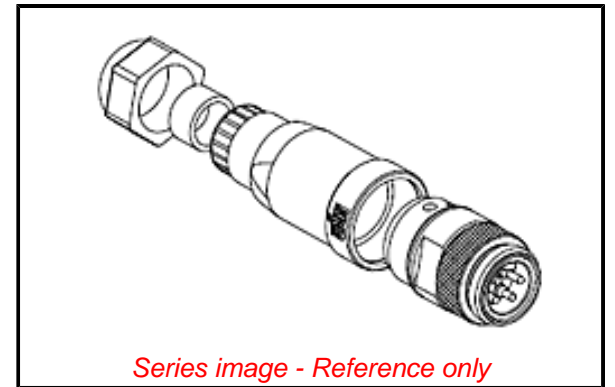

PLEASE CHECK WWW.MOLEX.COM FOR LATEST PART INFORMATION

Part Number: [1300170055](#)
Status: **Active**
Overview: [Brad Mini-Change Connectors](#)
Description: Mini-Change Field Attachable, Female Connector, 3 Pole, Cable Range: 5.08-12.19mm Outside Diameter with Internal Threads

Documents:

[Drawing (PDF)](#) [RoHS Certificate of Compliance (PDF)](#)

Agency Certification

UL E258922

General

Product Family Field Attachable / Accessories
Series [130017](#)
Approvals UL Listed: E258922
IP Rating IP67
Material - Contact Brass
Overview [Brad Mini-Change Connectors](#)
Product Name Mini-Change
Type Field Attachable Connector
UPC 887191426419

Physical

Cable Diameter 5.00 - 12.00mm (.197-.472")
Coupling Type Internal Thread
Diagnostics / LEDs No
Diagnostics Port No
Gender Female
Keyway Single
Material - Connector Body Nylon
Material - Coupling Nut Nickel-plated Brass
Material - Plating Mating Gold
Net Weight 44.830/g
Orientation Straight
Poles 3
Temperature Range - Operating -20°C to +80°C
Wire Size AWG 15 to 24

Electrical

Current - Maximum per Contact 15.0A
Voltage - Maximum 600V AC/DC

Material Info

Engineering Number 1A3000-34PWR

Reference - Drawing Numbers

Sales Drawing SD-130017-015-001

EU ELV

Not Relevant

EU RoHS

Compliant with Exemption 6(c)

REACH SVHC

Contained Per - D(2020)9139-DC (19 Jan 2021)

Lead

Halogen-Free

Status

Not Low-Halogen

For more information, please visit [Contact US](#)

China ROHS

50 Image

ELV

Not Relevant

RoHS Phthalates

Not Contained

Search Parts in this Series

[130017 Series](#)