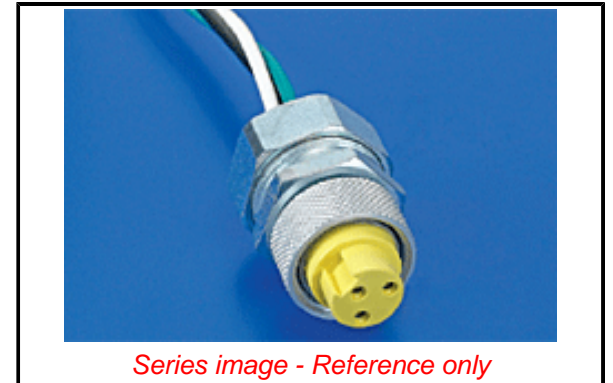

PLEASE CHECK WWW.MOLEX.COM FOR LATEST PART INFORMATION

Part Number: [1300180184](#)
Status: **Active**
Overview: [Brad Mini-Change Connectors](#)
Description: Mini-Change Male Connector, 4 Pole, for 1/2" Liquid-Tite Conduit

Documents:

[Drawing (PDF)](#) [RoHS Certificate of Compliance (PDF)](#)

General

Product Family	Field Attachable / Accessories
Series	130018
IP Rating	IP67
Material - Contact	Brass
Overview	Brad Mini-Change Connectors
Product Name	Mini-Change
Type	Field Attachable Connector
UPC	78678832159

Physical

Cable Diameter	N/A
Coupling Type	Internal Thread
Diagnostics / LEDs	No
Diagnostics Port	No
Gender	Male
Keyway	Single
Material - Connector Body	N/A
Material - Coupling Nut	Gray Anodized Aluminum
Material - Plating Mating	Gold
Net Weight	188.000/g
Orientation	Straight
Poles	5
Temperature Range - Operating	-20°C to +80°C
Wire Size AWG	N/A

Electrical

Current - Maximum per Contact	10.0A
Voltage - Maximum	600V AC/DC

Material Info

Engineering Number	51149

Reference - Drawing Numbers

Sales Drawing	SD-130062-002-001

Series image - Reference only

EU ELV

Not Relevant

EU RoHS

Compliant with Exemption 6(c)

REACH SVHC

Not Reviewed

Halogen-Free

Status

Not Reviewed

For more information, please visit [Contact US](#)

China ROHS

ELV

RoHS Phthalates

China RoHS

50 Image

Not Relevant

Not Contained

Search Parts in this Series

[130018](#) Series