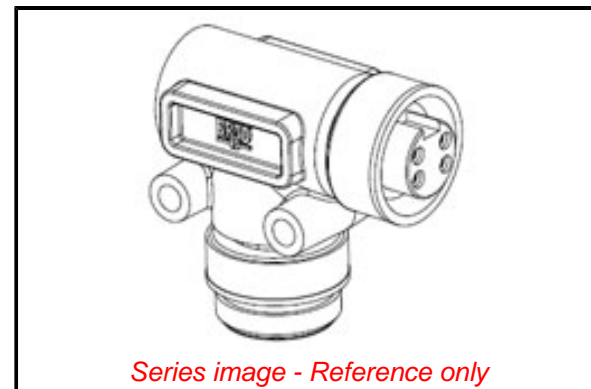

**Physical**

Color - Cable Jacket Yellow  
 Drop Connector Mini-Change  
 Drop Gender Male  
 Keyway Single  
 LED Indicator No  
 Left Trunk Connector Mini-Change  
 Left Trunk Gender Female  
 Leg 1 Length N/A  
 Leg 2 Length N/A  
 Length 0.066m  
 Material - Cable Jacket N/A  
 Material - Connector Body PVC  
 Material - Coupling Nut Die-Cast Zinc  
 Poles 4  
 Right Trunk Connector N/A  
 Right Trunk Gender N/A  
 Temperature Range - Operating -20°C to +80°C

**Electrical**

Current - Maximum per Contact 8.0A  
 Voltage - Maximum 600V AC/DC

**Material Info**

Engineering Number 41212

**Reference - Drawing Numbers**

Sales Drawing SD-130018-003

**EU ELV**

**Not Relevant**