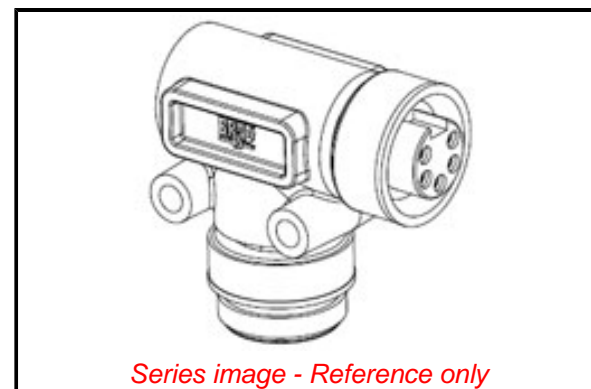

Physical

Color - Cable Jacket Yellow
 Drop Connector Mini-Change
 Drop Gender Male
 Keyway Single
 LED Indicator No
 Left Trunk Connector Mini-Change
 Left Trunk Gender Female
 Leg 1 Length N/A
 Leg 2 Length N/A
 Length 0.066m
 Material - Cable Jacket N/A
 Material - Connector Body PVC
 Material - Coupling Nut Die-Cast Zinc
 Poles 5
 Right Trunk Connector N/A
 Right Trunk Gender N/A
 Temperature Range - Operating -20°C to +80°C

Electrical

Current - Maximum per Contact 8.0A
 Voltage - Maximum 600V AC/DC

Material Info

Engineering Number 41481

Reference - Drawing Numbers

Sales Drawing SD-130018-002-001

Series image - Reference only

EU ELV