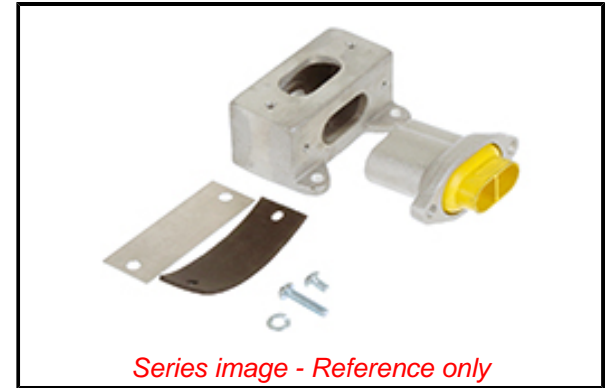

PLEASE CHECK WWW.MOLEX.COM FOR LATEST PART INFORMATION

Part Number: [1300190006](#)
Status: **Active**
Description: Die Block 2 Pole Cast Receptacle, Yellow

Documents:

[Drawing \(PDF\)](#) [RoHS Certificate of Compliance \(PDF\)](#)

Agency Certification

CSA LR6837
 UL E46237

General

Product Family Industrial Receptacles
 Series [130019](#)
 IP Rating N/A
 Product Name Die Block
 Type Die Block
 UPC 78678822806

Physical

Coupling Type Push to Lock
 Gender Female
 Keyway N/A
 Length N/A
 Material - Component Aluminum
 Mounting Thread Size N/A
 Net Weight 455.000/g
 Orientation N/A
 Panel Mount Front
 Poles 2
 Temperature Range - Operating -20° to +90°C
 Wire Size AWG N/A
 Wire/Cable Type N/A

Electrical

Current - Maximum per Contact 25.0A
 Voltage - Maximum 600V AC

Material Info

Engineering Number 22806

Reference - Drawing Numbers

Sales Drawing SD-130019-003-001

EU ELV

Not Relevant