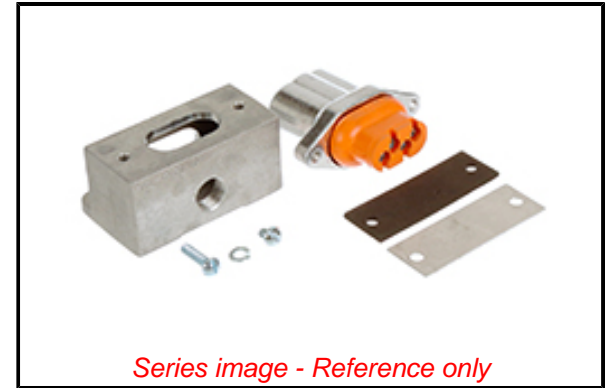

PLEASE CHECK WWW.MOLEX.COM FOR LATEST PART INFORMATION

Part Number: [1300190023](#)
Status: **Active**
Description: Die Block 4 Pole Cast Receptacle, Orange

Documents:

[Drawing (PDF)](#) [RoHS Certificate of Compliance (PDF)](#)

Agency Certification

CSA LR6837
UL E46237

General

Product Family Industrial Receptacles
Series [130019](#)
IP Rating N/A
Product Name Die Block
Type Die Block
UPC 78678843305

Physical

Coupling Type Push to Lock
Gender Female
Keyway N/A
Length N/A
Material - Component Aluminum
Mounting Thread Size N/A
Net Weight 99.000/g
Orientation N/A
Panel Mount Front
Poles 4
Temperature Range - Operating -20° to +90°C
Wire Size AWG N/A
Wire/Cable Type N/A

Electrical

Current - Maximum per Contact 25.0A
Voltage - Maximum 600V AC

Material Info

Engineering Number 43305

Reference - Drawing Numbers

Sales Drawing SD-130019-005-001

Series image - Reference only

EU ELV

Not Relevant

EU RoHS

Not Reviewed

REACH SVHC

Not Reviewed

Halogen-Free

Status

Not Reviewed

For more information, please visit [Contact US](#)

China ROHS

Not Reviewed

ELV

Not Relevant

RoHS Phthalates

Not Reviewed

Search Parts in this Series

[130019 Series](#)