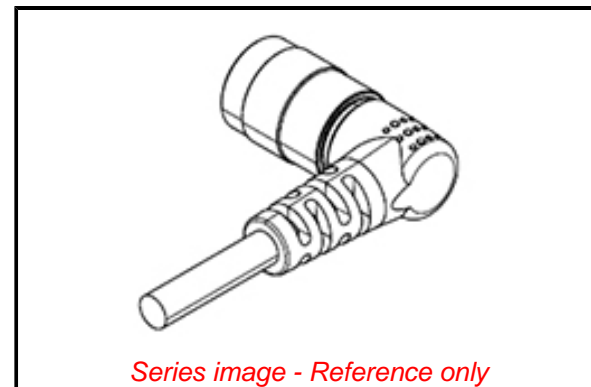

PLEASE CHECK WWW.MOLEX.COM FOR LATEST PART INFORMATION

Part Number: [1300238029](#)
Status: **Active**
Description: Brad M16 Single-Ended Cordset, 14 Poles, 10 Ports, Female (90°) to Pigtail, 0.75mm²/0.34mm² (19/22 AWG), WSOR Cable, 10.0m (32.81') Length

Documents:

[Drawing (PDF)](#) [RoHS Certificate of Compliance (PDF)](#)

General

Product Family	Industrial Cordsets
Series	130023
Connector End A	M16
Connector End B	Pigtail
IP Rating	IP67
Material - Contact	Copper Alloy
Product Name	Brad M16
Protocol	N/A
Type	Single Ended
UPC	889056141550

Physical

Cable Diameter	8.80mm (.346")
Cable Length	10.0m (32.81')
Color - Cable Jacket	Black
Coupling Style	Threaded
Gender	Female-Pigtail
Keyway	Single
LED Indicator	No
Material - Cable Jacket	TPU
Material - Connector Body	PUR
Material - Coupling Nut	Brass
Material - Plating Mating	Gold
Orientation	90° to Pigtail
Poles	14
Temperature Range - Operating	-25°C to +80°C
Wire Size AWG	19, 22
Wire/Cable Type	WSOR

Electrical

Current - Maximum per Contact	3.0A
Voltage - Maximum	60V AC

Material Info

Engineering Number	L04A01B78M100

Reference - Drawing Numbers

Sales Drawing	1300238025-000

Series image - Reference only

EU ELV

Not Reviewed

EU RoHS

Not Reviewed

REACH SVHC

Not Reviewed

Halogen-Free

Status

Not Reviewed

For more information, please visit [Contact US](#)

China ROHS

Not Reviewed

ELV

Not Reviewed

RoHS Phthalates

Not Reviewed

Search Parts in this Series

[130023 Series](#)