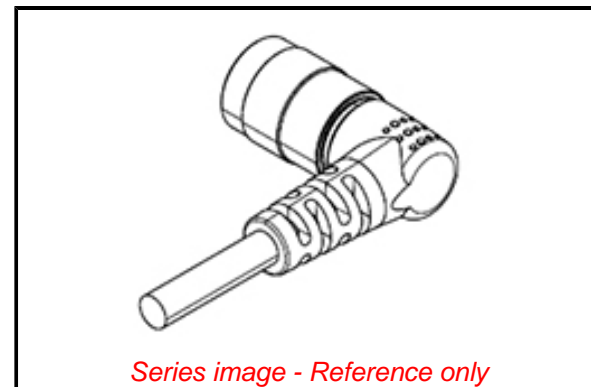

PLEASE CHECK WWW.MOLEX.COM FOR LATEST PART INFORMATION

Part Number: [1300238030](#)
Status: **Active**
Description: Brad M16 Single-Ended Cordset, 14 Poles, 10 Ports, Female (90°) to Pigtail, 0.75mm²/0.34mm² (19/22 AWG), WSOR Cable, 15.0m (49.21')

Documents:

[Drawing (PDF)](#) [RoHS Certificate of Compliance (PDF)](#)

General

Product Family	Industrial Cordsets
Series	130023
Connector End A	M16
Connector End B	Pigtail
IP Rating	IP67
Material - Contact	Copper Alloy
Product Name	Brad M16
Protocol	N/A
Type	Single Ended
UPC	889056141567

Physical

Cable Diameter	8.80mm (.346")
Cable Length	15.0m (49.21')
Color - Cable Jacket	Black
Coupling Style	Threaded
Gender	Female-Pigtail
Keyway	Single
LED Indicator	No
Material - Cable Jacket	TPU
Material - Connector Body	PUR
Material - Coupling Nut	Brass
Material - Plating Mating	Gold
Orientation	90° to Pigtail
Poles	14
Temperature Range - Operating	-25°C to +80°C
Wire Size AWG	19, 22
Wire/Cable Type	WSOR

Electrical

Current - Maximum per Contact	3.0A
Voltage - Maximum	60V AC

Material Info

Engineering Number	L04A01B78M150

Reference - Drawing Numbers

Sales Drawing	1300238025-000

Series image - Reference only

EU ELV

Not Reviewed

EU RoHS

Not Reviewed

REACH SVHC

Not Reviewed

Halogen-Free

Status

Not Reviewed

For more information, please visit [Contact US](#)

China ROHS

Not Reviewed

ELV

Not Reviewed

RoHS Phthalates

Not Reviewed

Search Parts in this Series

[130023 Series](#)