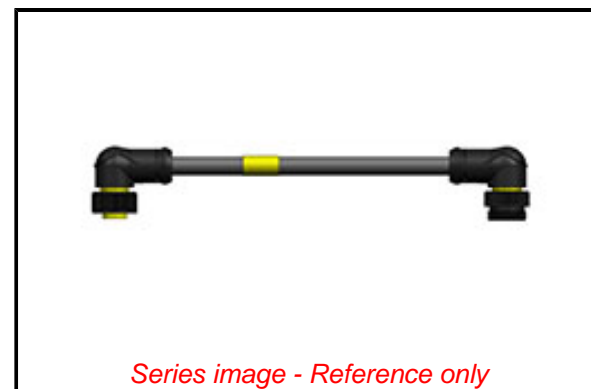

PLEASE CHECK WWW.MOLEX.COM FOR LATEST PART INFORMATION

Part Number: [1300250197](#)
Status: **Active**
Overview: [Brad Mini-Change Connectors](#)
Description: Mini-Change A-Size Double-Ended Cordset, 5 Poles, Male (90°) to Female (90°), 15 and 18 AWG, Gray DeviceNet Thick (Trunk) Cable, 1.0m (3.28') Length

Documents:

[Drawing (PDF)](#) [RoHS Certificate of Compliance (PDF)](#)

Agency Certification

CSA LR6837
UL E152210

General

Product Family Industrial Cordsets
Series [130025](#)
Connector End A Mini-Change
Connector End B Mini-Change
IP Rating IP67
Material - Contact Brass
Overview [Brad Mini-Change Connectors](#)
Product Name DeviceNet Trunk, Mini-Change
Region Europe
Type Double Ended
UPC 78678829233

Physical

Cable Diameter 12.10mm (.480")
Cable Length 1.0m (3.28')
Color - Cable Jacket Gray
Coupling Style Threaded
Gender Female-Male
Keyway Single
LED Indicator No
Material - Cable Jacket PVC
Material - Connector Body TPE
Material - Coupling Nut Die-Cast Zinc
Material - Plating Mating Gold
Net Weight 1025.000/g
Orientation 90° to 90°
Poles 5
Temperature Range - Operating -20° to +80°C
Wire Size AWG 15, 18
Wire/Cable Type Thick (Trunk)

Electrical

Current - Maximum per Contact 4.0A
Voltage - Maximum 300V AC/DC

Material Info

Engineering Number DN99A-M010

Reference - Drawing Numbers

Sales Drawing SD-130025-003-001

EU ELV

Not Relevant

EU RoHS

Compliant with Exemption 6(c)

REACH SVHC

Contained Per - D(2020)9139-DC (19 Jan 2021)

Lead

Halogen-Free

Status

Not Low-Halogen

For more information, please visit [Contact US](#)

China ROHS

50 Image

ELV

Not Relevant

RoHS Phthalates

Not Contained

Search Parts in this Series

[130025 Series](#)