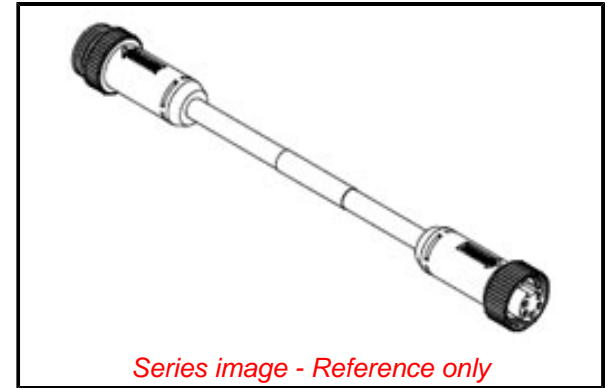

PLEASE CHECK WWW.MOLEX.COM FOR LATEST PART INFORMATION

Part Number: [1300250237](#)
Status: **Active**
Overview: [Brad Mini-Change Connectors](#)
Description: Mini-Change Single-Ended Cordset, 5 Poles, Male (Straight) to Female (Straight), 16 and 20 AWG, DeviceNet Mid Cable, 5.0m (16.40') Length

Documents:

[Drawing (PDF)](#) [RoHS Certificate of Compliance (PDF)](#)

Agency Certification

CSA LR6837

General

Product Family Industrial Cordsets
Series [130025](#)
Connector End A Mini-Change
Connector End B Mini-Change
IP Rating IP67
Material - Contact Brass
Overview [Brad Mini-Change Connectors](#)
Product Name DeviceNet Trunk, Mini-Change
Region Europe
Type Double Ended
UPC 78678832704

Physical

Cable Diameter 8.38mm (.330")
Cable Length 5.0m (16.40')
Color - Cable Jacket Gray
Coupling Style Threaded
Gender Female-Male
Keyway Single
LED Indicator No
Material - Cable Jacket PVC
Material - Connector Body PVC
Material - Coupling Nut Die-Cast Zinc
Material - Plating Mating Gold
Orientation Straight to Straight
Poles 5
Temperature Range - Operating -20° to +80°C
Wire Size AWG 16, 20
Wire/Cable Type Mid Cable

Electrical

Current - Maximum per Contact 4.0A
Voltage - Maximum 300V AC/DC

Material Info

Engineering Number DNB11A-M050

Reference - Drawing Numbers

Sales Drawing SD-130025-009-001

EU ELV

Not Relevant

EU RoHS

Not Reviewed

REACH SVHC

Not Reviewed

Halogen-Free

Status

Not Reviewed

For more information, please visit [Contact US](#)

China ROHS

Not Reviewed

ELV

Not Relevant

RoHS Phthalates

Not Reviewed

Search Parts in this Series

[130025 Series](#)