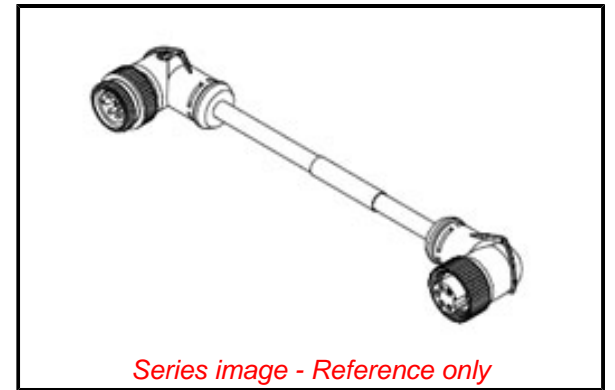

PLEASE CHECK WWW.MOLEX.COM FOR LATEST PART INFORMATION

Part Number: [1300250543](#)
Status: **Active**
Overview: [Brad Mini-Change Connectors](#)
Description: Mini-Change Double-Ended Cordset, 5 Poles, Male (90°) to Female (90°), DeviceNet Standard Cable, 1.0m (3.28') Length

Documents:

[Drawing (PDF)](#) [RoHS Certificate of Compliance (PDF)](#)

Agency Certification

CSA LR6837

General

Product Family Industrial Cordsets
Series [130025](#)
Comments A-Size (7/8" - 16 UN-2A)
Connector End A Mini-Change
Connector End B Mini-Change
IP Rating IP67
Material - Contact Brass
Overview [Brad Mini-Change Connectors](#)
Product Name DeviceNet Trunk, Mini-Change
Region Europe
Type Double Ended
UPC 78172504387

Physical

Cable Diameter 7.24mm (.285")
Cable Length 1.0m (3.28')
Color - Cable Jacket Gray
Coupling Style Threaded
Gender Female-Male
Keyway Single
LED Indicator No
Material - Cable Jacket PVC
Material - Connector Body PVC
Material - Coupling Nut Die-Cast Zinc
Material - Plating Mating Gold
Orientation 90° to 90°
Poles 5
Temperature Range - Operating -20° to +80°C
Wire Size AWG 22
Wire/Cable Type Thin Standard Cable

Electrical

Current - Maximum per Contact 4.0A
Voltage - Maximum 300V AC/DC

Material Info

Engineering Number DND99A-M010

Reference - Drawing Numbers

Sales Drawing SD-130025-023-001

Series image - Reference only

EU ELV

Not Relevant

EU RoHS

Not Reviewed

REACH SVHC

Not Reviewed

Halogen-Free

Status

Not Reviewed

For more information, please visit [Contact US](#)

China ROHS

Not Reviewed

ELV

Not Relevant

RoHS Phthalates

Not Reviewed

China RoHS

Search Parts in this Series

[130025 Series](#)