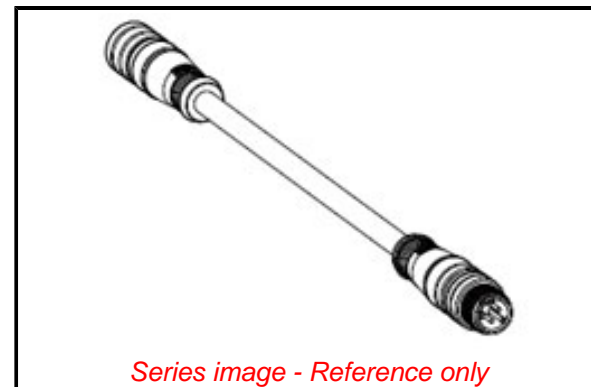

PLEASE CHECK WWW.MOLEX.COM FOR LATEST PART INFORMATION

Part Number: [1300288020](#)
Status: **Active**
Overview: [DeviceNet Solutions](#)
Description: Micro-Change (M12) Double-Ended Cordset, 5 Poles, Male (Straight) to Female (Straight), 22 AWG, DeviceNet Drop Cable, 8.0m (26.25') Length

Documents:

[Drawing (PDF)](#) [RoHS Certificate of Compliance (PDF)](#)

General

Product Family	Industrial Cordsets
Series	130028
Connector End A	Micro-Change (M12)
Connector End B	Micro-Change (M12)
IP Rating	IP67
Material - Contact	Copper Alloy
Overview	DeviceNet Solutions
Product Name	DeviceNet, Micro-Change (M12)
Protocol	N/A
Region	Europe
Type	Double Ended
UPC	887191581545

Physical

Cable Diameter	7.24mm (.285")
Cable Length	8.0m (26.25')
Color - Cable Jacket	Gray
Coupling Style	Threaded
Gender	Female-Male
Keyway	Single
LED Indicator	No
Material - Cable Jacket	PVC
Material - Connector Body	PVC
Material - Coupling Nut	Die-Cast Zinc
Material - Plating Mating	Gold
Orientation	Straight to Straight
Poles	5
Temperature Range - Operating	-20° to +80°C
Wire Size AWG	22
Wire/Cable Type	Shielded-Twisted Pair

Electrical

Current - Maximum per Contact	4.0A
Voltage - Maximum	250V AC/DC

Material Info

Engineering Number	DND22A-M080

Reference - Drawing Numbers

Sales Drawing	SD-130028-001-001

Series image - Reference only

EU ELV

Not Reviewed

EU RoHS

Not Reviewed

REACH SVHC

Not Reviewed

Halogen-Free

Status

Not Reviewed

For more information, please visit [Contact US](#)

China ROHS	Not Reviewed
ELV	Not Reviewed
RoHS Phthalates	Not Reviewed

China RoHS

Search Parts in this Series

[130028 Series](#)