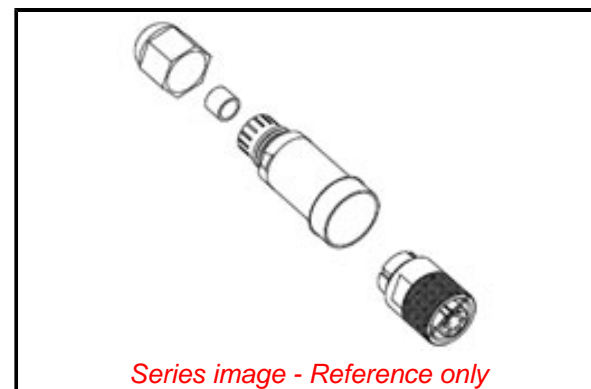

PLEASE CHECK WWW.MOLEX.COM FOR LATEST PART INFORMATION

Part Number: [1300340005](#)
Status: **Active**
Overview: [Brad Mini-Change Connectors](#)
Description: Mini-Change Trunk Connector, Threaded, Single Keyway, Straight Female, 5 Poles

Documents:

[Drawing (PDF)](#) [RoHS Certificate of Compliance (PDF)](#)

Agency Certification

CSA LR6837

General

Product Family Field Attachable / Accessories
Series [130034](#)
Approvals cCSAus certified
IP Rating IP67
Material - Contact Copper Alloy
Overview [Brad Mini-Change Connectors](#)
Product Name Mini-Change
Type Field Attachable Connector
UPC 78172553489

Physical

Cable Diameter 5.00-12.00mm (.20-.48")
Coupling Type Internal Thread
Diagnostics / LEDs No
Diagnostics Port No
Gender Female
Keyway Single
Material - Connector Body Polyamide
Material - Coupling Nut Nickel-plated Brass
Material - Plating Mating n/a
Net Weight 211.000/g
Orientation Straight
Poles 5
Temperature Range - Operating -25°C to +90°C
Wire Size AWG N/A

Electrical

Current - Maximum per Contact 4.0A
Voltage - Maximum 36V

Material Info

Engineering Number 1A5000-34DN

Reference - Drawing Numbers

Sales Drawing SD-130034-003-001

EU ELV

Not Relevant

EU RoHS

Compliant with Exemption 6(c)

REACH SVHC

Contained Per - D(2020)9139-DC (19 Jan 2021)

Lead

Halogen-Free

Status

Not Low-Halogen

For more information, please visit [Contact US](#)

China ROHS

50 Image

ELV

Not Relevant

RoHS Phthalates

Not Contained

Search Parts in this Series

[130034](#) Series