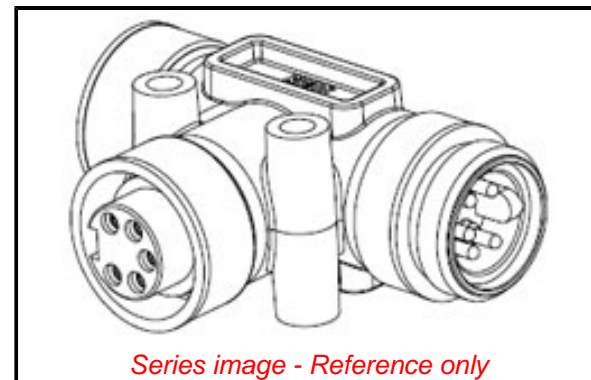

Physical

Color - Cable Jacket	Gray
Drop Connector	Mini-Change
Drop Gender	Female
Keyway	Single
LED Indicator	No
Left Trunk Connector	Mini-Change
Left Trunk Gender	Female
Leg 1 Length	N/A
Leg 2 Length	N/A
Length	0.072m
Material - Cable Jacket	TPE
Material - Connector Body	TPE
Material - Coupling Nut	Die-Cast Zinc
Poles	4
Right Trunk Connector	Mini-Change
Right Trunk Gender	Male
Temperature Range - Operating	-20°C to +80°C

Electrical

Current - Maximum per Contact	8.0A
Voltage - Maximum	600V AC/DC

Material Info

Engineering Number	DNAPT
--------------------	-------

Reference - Drawing Numbers

Sales Drawing	SD-130035-008
---------------	---------------