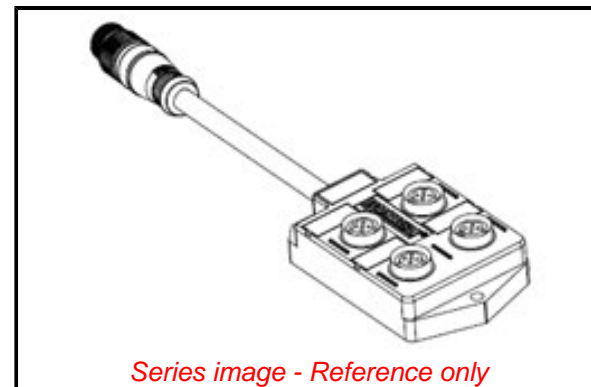

**Physical**

Bus I/O Micro-Change (M12)  
 Cable Connector Orientation Straight  
 Cable Length 0.50m  
 Home Run Cable Length 0.50m  
 Home Run Connector Micro-Change (M12) - 5 pole  
 Home Run Interface Integrated Connector  
 Keyway Single  
 LED Indicator No  
 Material - Cable Jacket PVC  
 Material - Housing PBT  
 Material - Metal Brass  
 Material - Plating Mating Gold  
 Net Weight 1.200/kg  
 Orientation Top Mount  
 Poles 5  
 Poles (wired) 5  
 Ports 4  
 Temperature Range - Operating -20°C to +90°C  
 Wiring Configuration Single I/O per Port

**Electrical**

Current - Maximum per Contact 4.0A per port  
 Functional Wiring Parallel  
 Voltage - Maximum 10-30V DC

**Material Info**

Engineering Number DND4500-005

**Reference - Drawing Numbers**

Sales Drawing SD-130037-003