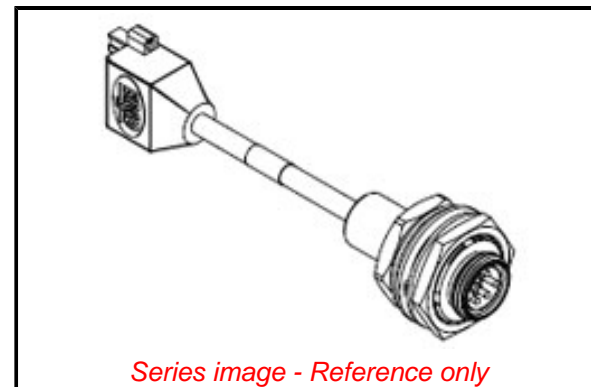

PLEASE CHECK WWW.MOLEX.COM FOR LATEST PART INFORMATION

Part Number: [1300390087](#)
Status: **Active**
Overview: Brad Mini-Change Connectors
Description: DeviceNet D-Net Open with Screws to Mini-Change Cordset, 5 Poles, Male (Straight) to Female (Straight), 22 AWG, PVC Cable, 1.0m (3.28') Length

Physical

Cable Diameter N/A
 Cable Length 1.0m (3.28')
 Color - Cable Jacket Gray
 Coupling Style Threaded
 Gender Female-Male
 Keyway Single
 LED Indicator No
 Material - Cable Jacket PVC
 Material - Connector Body TPE
 Material - Coupling Nut Black Epoxy Coated Zinc
 Material - Plating Mating Gold
 Orientation Straight to Straight
 Poles 5
 Temperature Range - Operating -20°C to +80°C
 Wire Size AWG 22
 Wire/Cable Type E152210

Electrical

Current - Maximum per Contact 4.0A
 Voltage - Maximum 250V AC

Material Info

Engineering Number DND5304-M010

Reference - Drawing Numbers

Sales Drawing SD-130039-035

Series image - Reference only

EU ELV